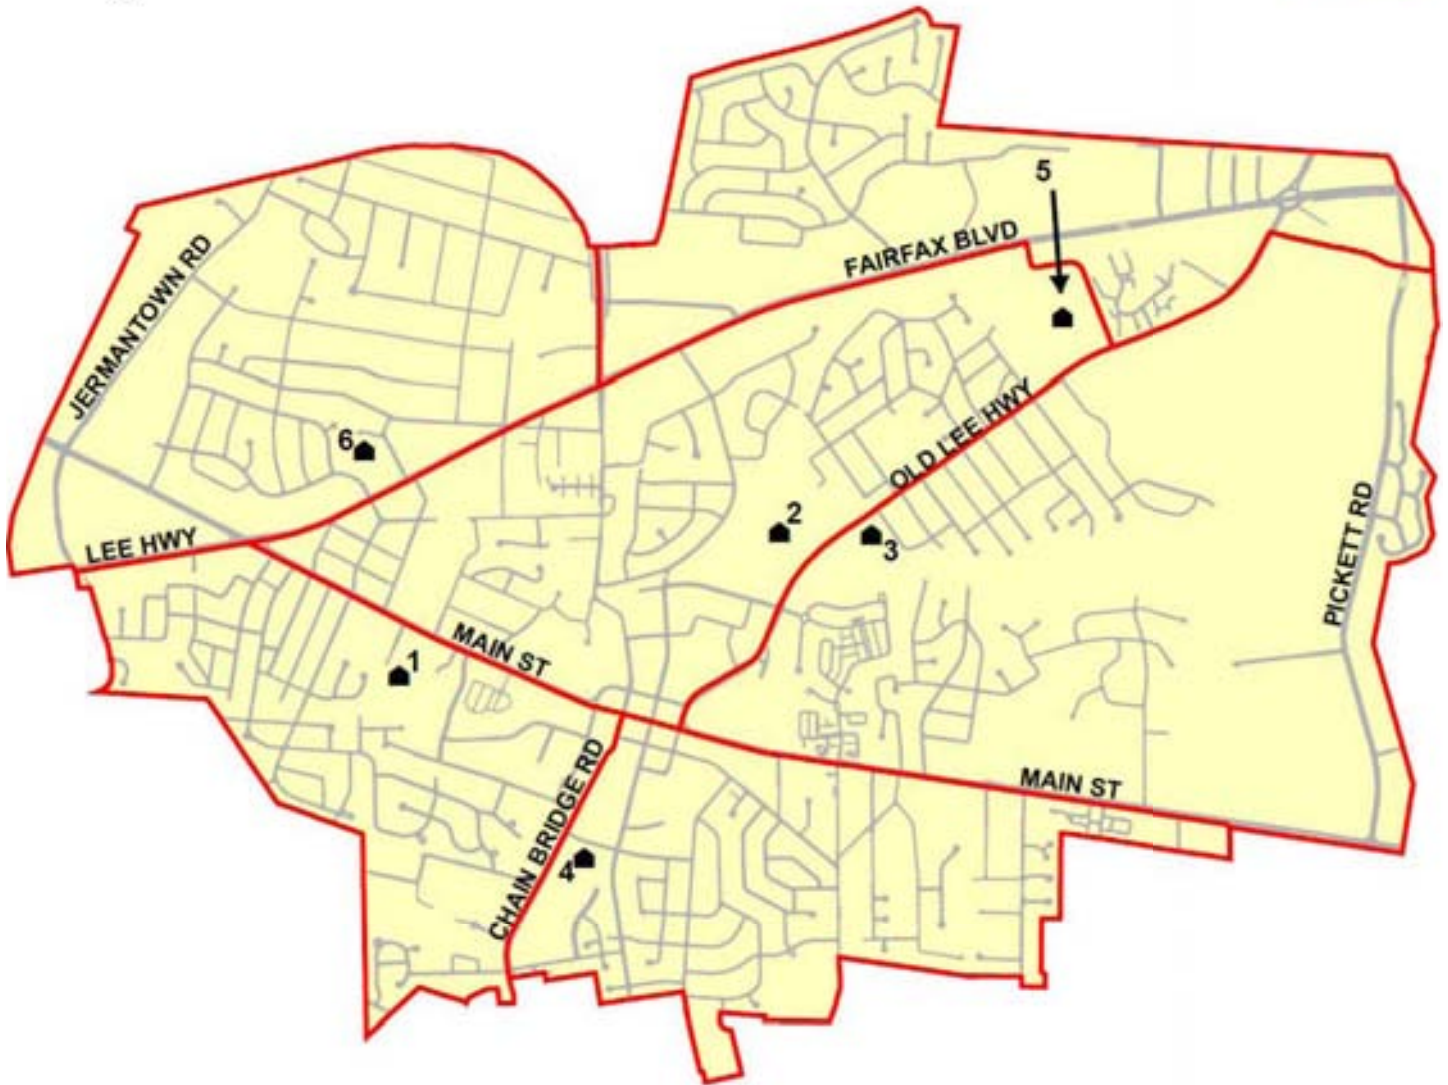

# City of Fairfax Voting Precincts

## POLLING PLACES

1. Fairfax Presbyterian Church  
10723 Main Street
2. Stacy C. Sherwood Community Center  
3740 Old Lee Highway
3. Daniel's Run Elementary School  
3705 Old Lee Highway

4. Fairfax City Hall  
10455 Armstrong Street
5. Fairfax High School  
3501 Rebel Run
6. Christ Lutheran Church  
3810 Meredith Drive