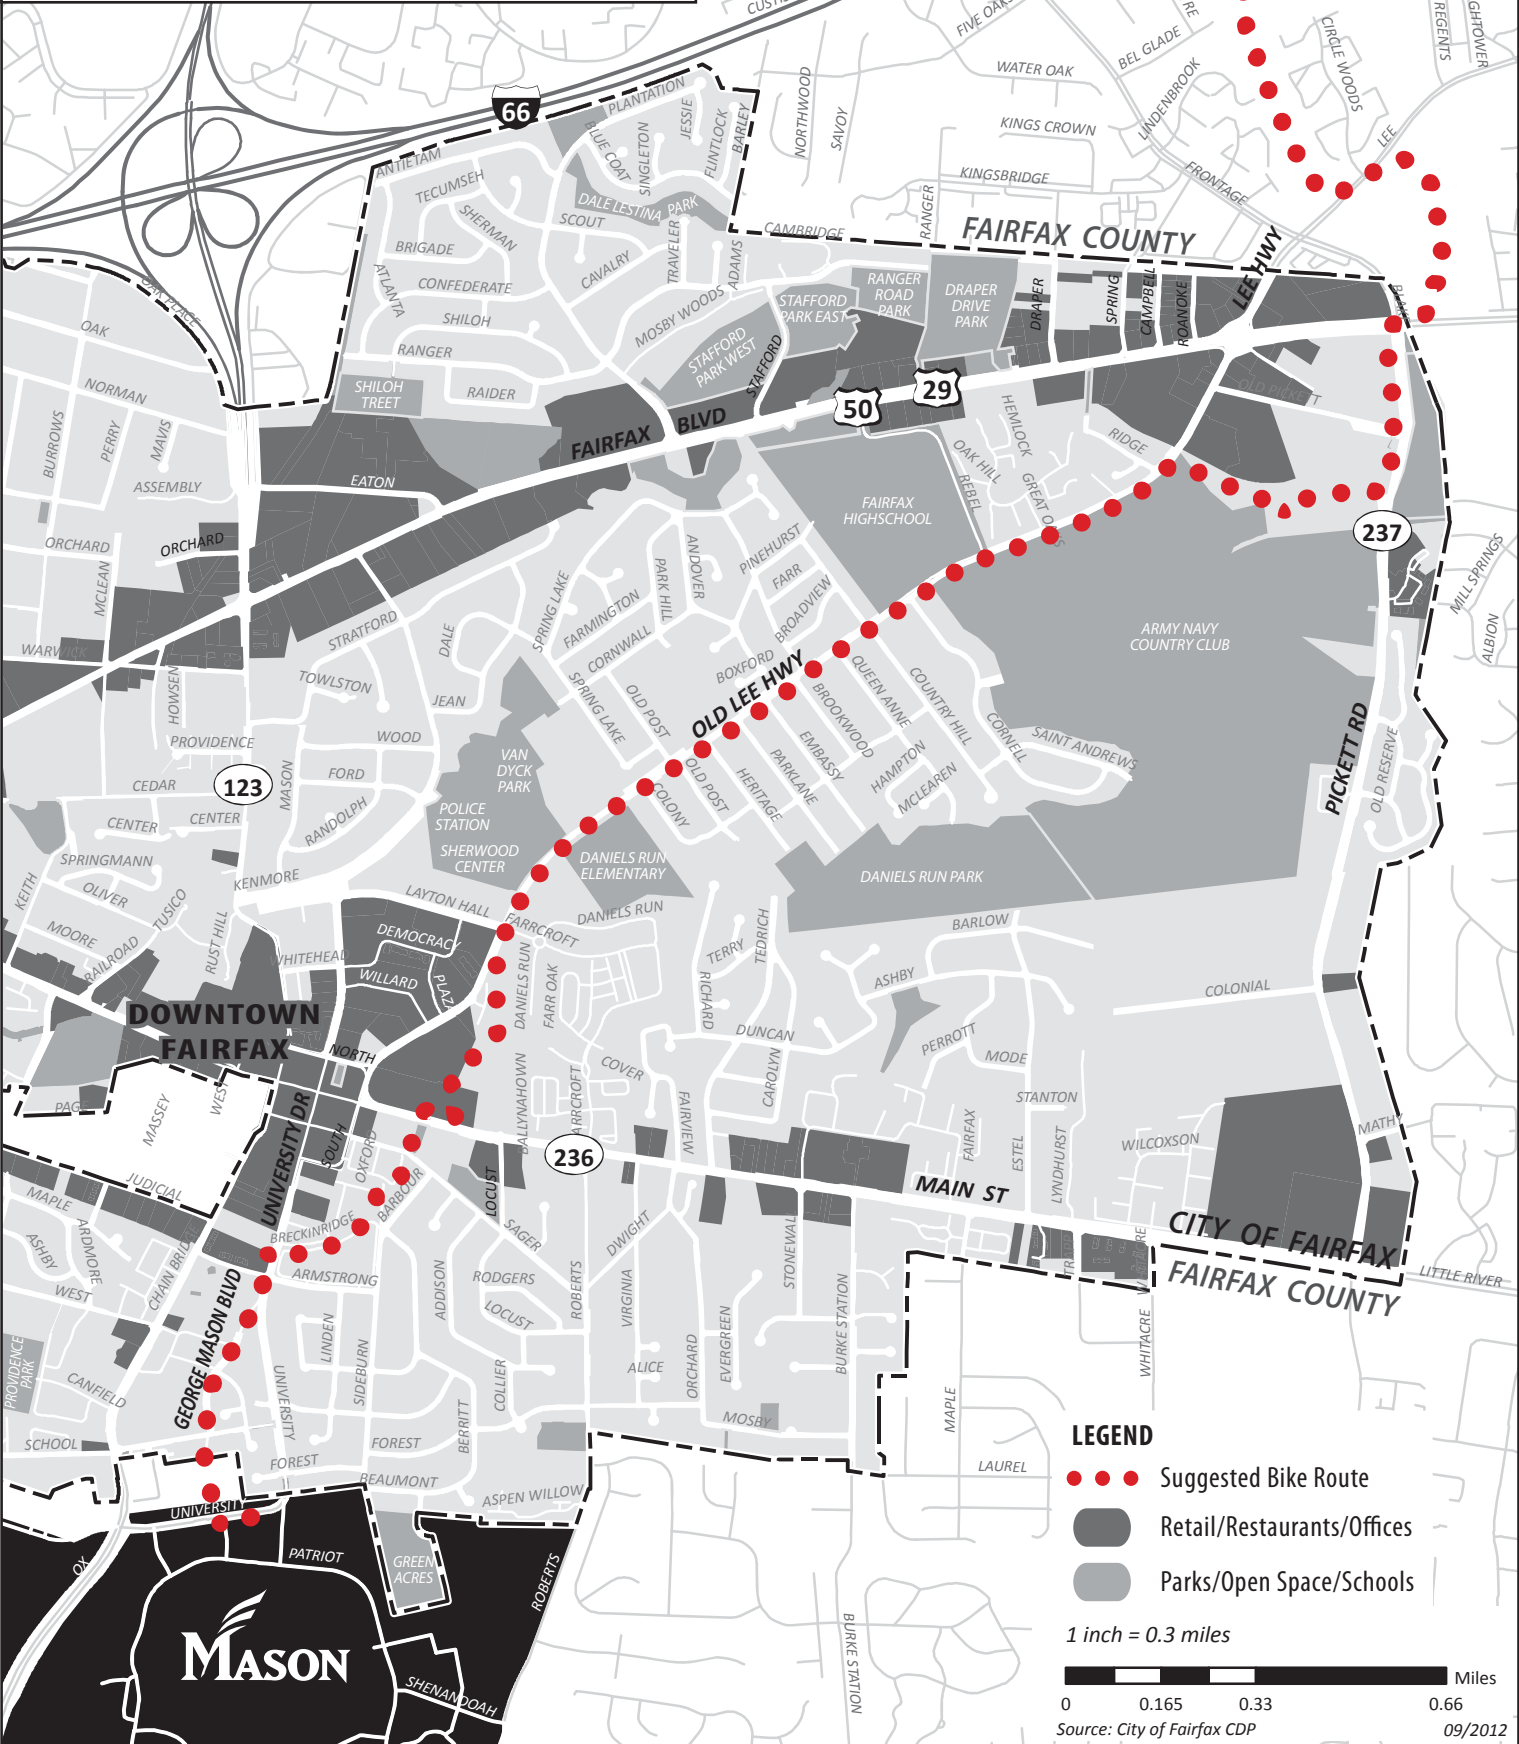

# Fairfax Mason to Metro Bicycle Map

### LEGEND

- Suggested Bike Route
- Retail/Restaurants/Offices
- Parks/Open Space/Schools

1 inch = 0.3 miles