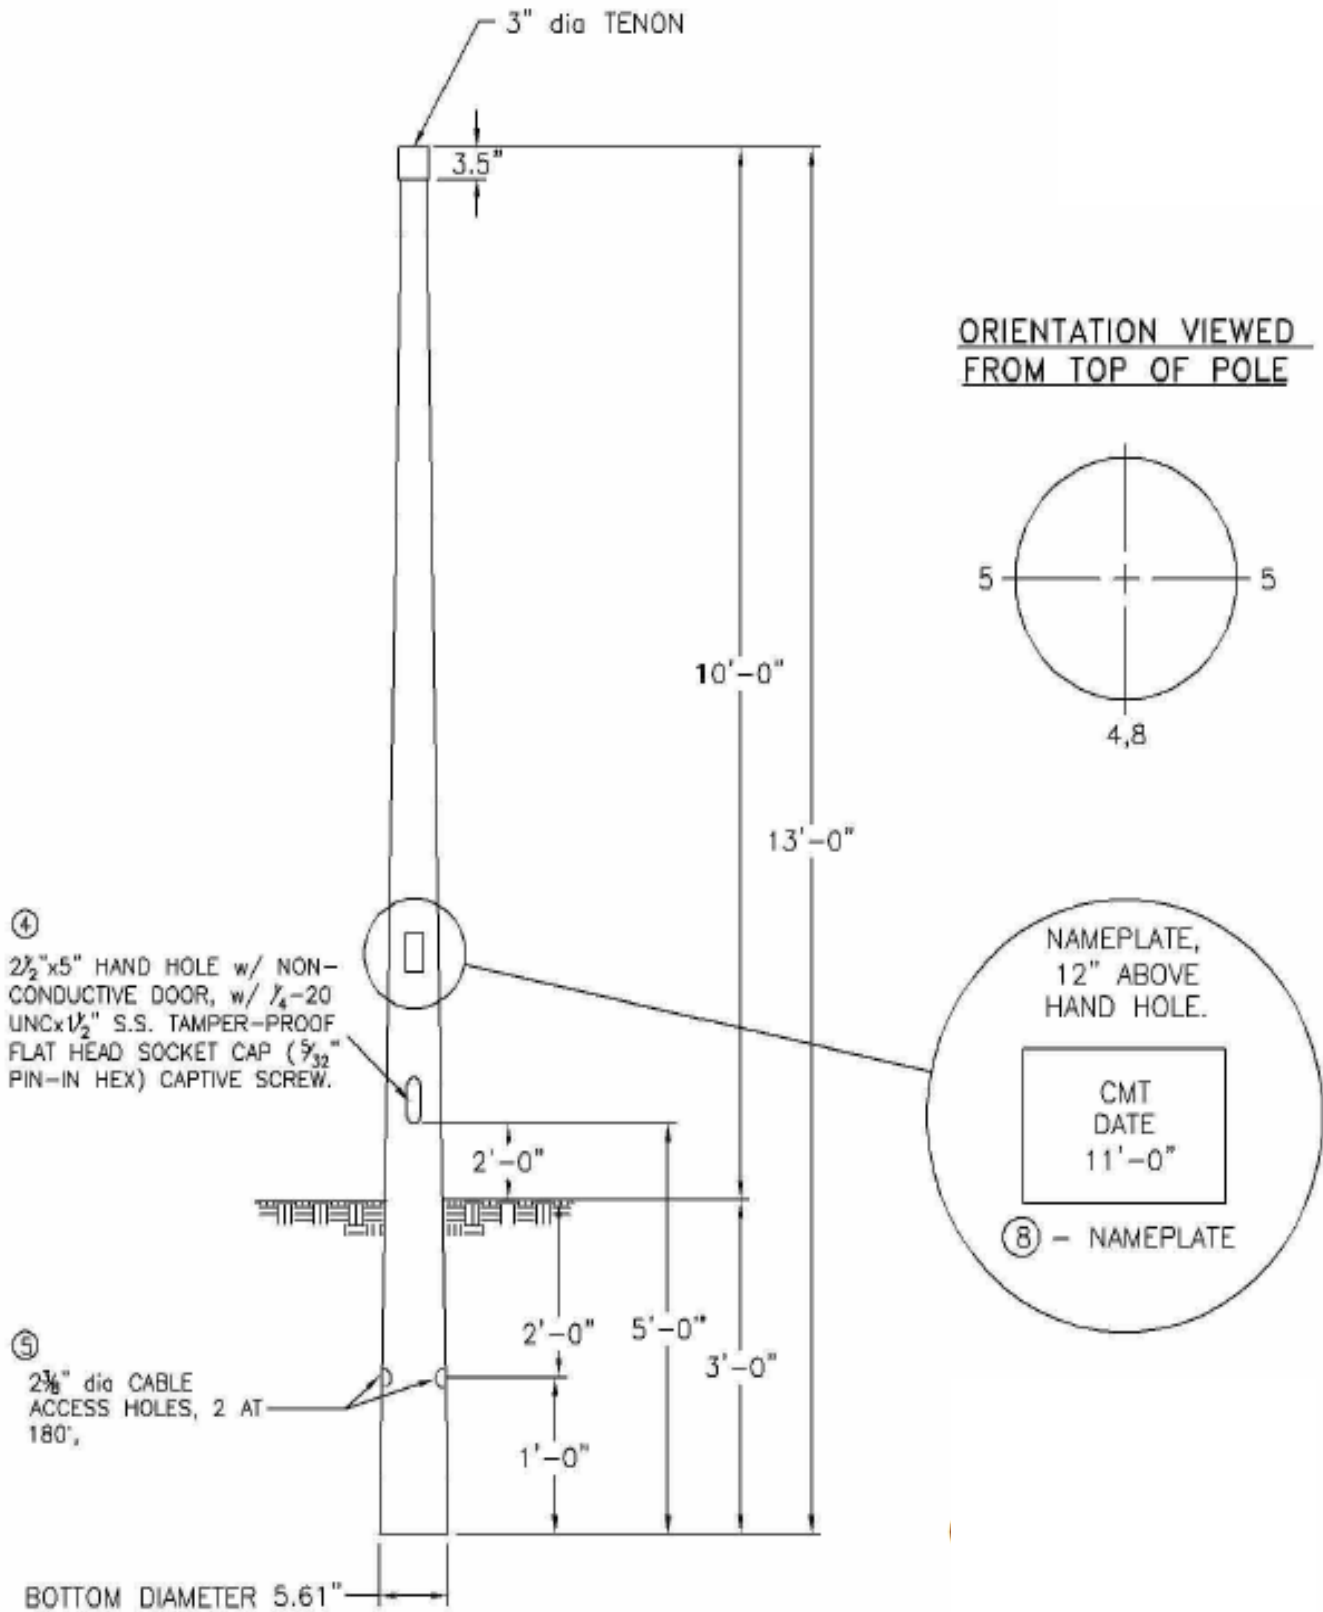

Outdoor Lighting Pole Specifications

Smooth Round Tapered Composite for Post Top Luminaires

Smooth round tapered composite poles constructed of heavy duty fiberglass reinforced pigmented polyester resin for single pole top luminaires. Poles are directly embedded for use with underground supplied conductors only.

Light fixtures that match well with this pole include:

- All LED Acorn styles
- All LED Colonial styles
- Premium LED Cutoff styles
- Premium LED Lantern styles

POLE SPECIFICATIONS

FIXTURE MOUNTING HEIGHT (ft)	TOTAL POLE LENGTH (ft)	BUTT DIAMETER (in)	GROUNDLINE DIAMETER (in)	EMBED or ANCHOR BASE	FINISH COLOR	WMIS CU	POLE ONLY STOCK #
8.0	11.0	5.2	4.7	Embed	Black RAL-9017	PF11	50499800
10.0	13.0	5.6	5.0	Embed	Black RAL-9017	PF13	50500000
12.0	16.0	6.3	5.4	Embed	Black RAL-9017	PF16	42124132
14.0	18.0	6.7	5.8	Embed	Black RAL-9017	PF18	50501000

11' Direct Embed Composite Pole

13' Direct Embed Composite Pole

16' Direct Embed Composite Pole

18' Direct Embed Composite Pole