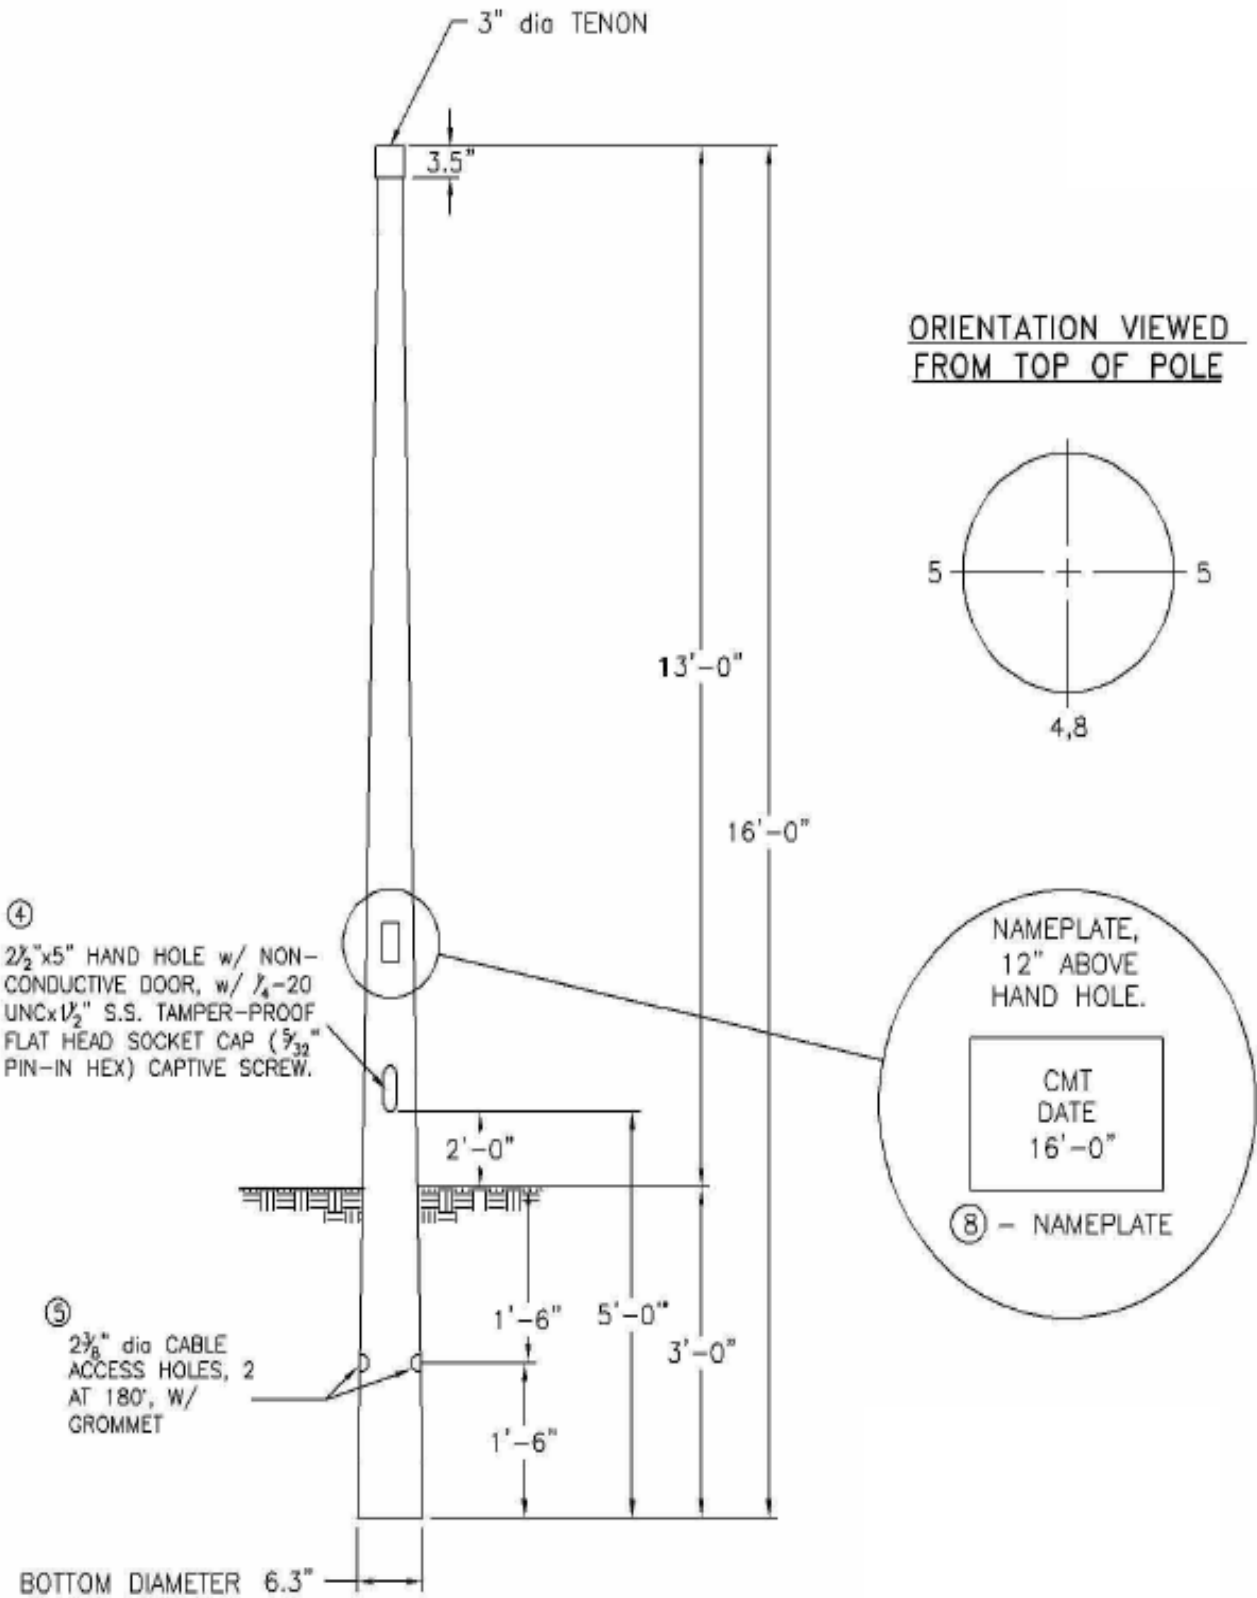

Outdoor Lighting Pole Specifications

Smooth Round Tapered Composite for Post Top Luminaires

Smooth round tapered composite poles constructed of heavy duty fiberglass reinforced pigmented polyester resin for single pole top luminaires. Poles are directly embedded for use with underground supplied conductors only.

Light fixtures that match well with this pole include:

- All LED Acorn styles
- All LED Colonial styles
- Premium LED Cutoff styles
- Premium LED Lantern styles

POLE SPECIFICATIONS

FIXTURE MOUNTING HEIGHT (ft)	TOTAL POLE LENGTH (ft)	BUTT DIAMETER (in)	GROUNDLINE DIAMETER (in)	EMBED or ANCHOR BASE	FINISH COLOR	WMIS CU	POLE ONLY STOCK #
8.0	11.0	5.2	4.7	Embed	Black RAL-9017	PF11	50499800
10.0	13.0	5.6	5.0	Embed	Black RAL-9017	PF13	50500000
12.0	16.0	6.3	5.4	Embed	Black RAL-9017	PF16	42124132
14.0	18.0	6.7	5.8	Embed	Black RAL-9017	PF18	50501000

11' Direct Embed Composite Pole

13' Direct Embed Composite Pole

16' Direct Embed Composite Pole

18' Direct Embed Composite Pole