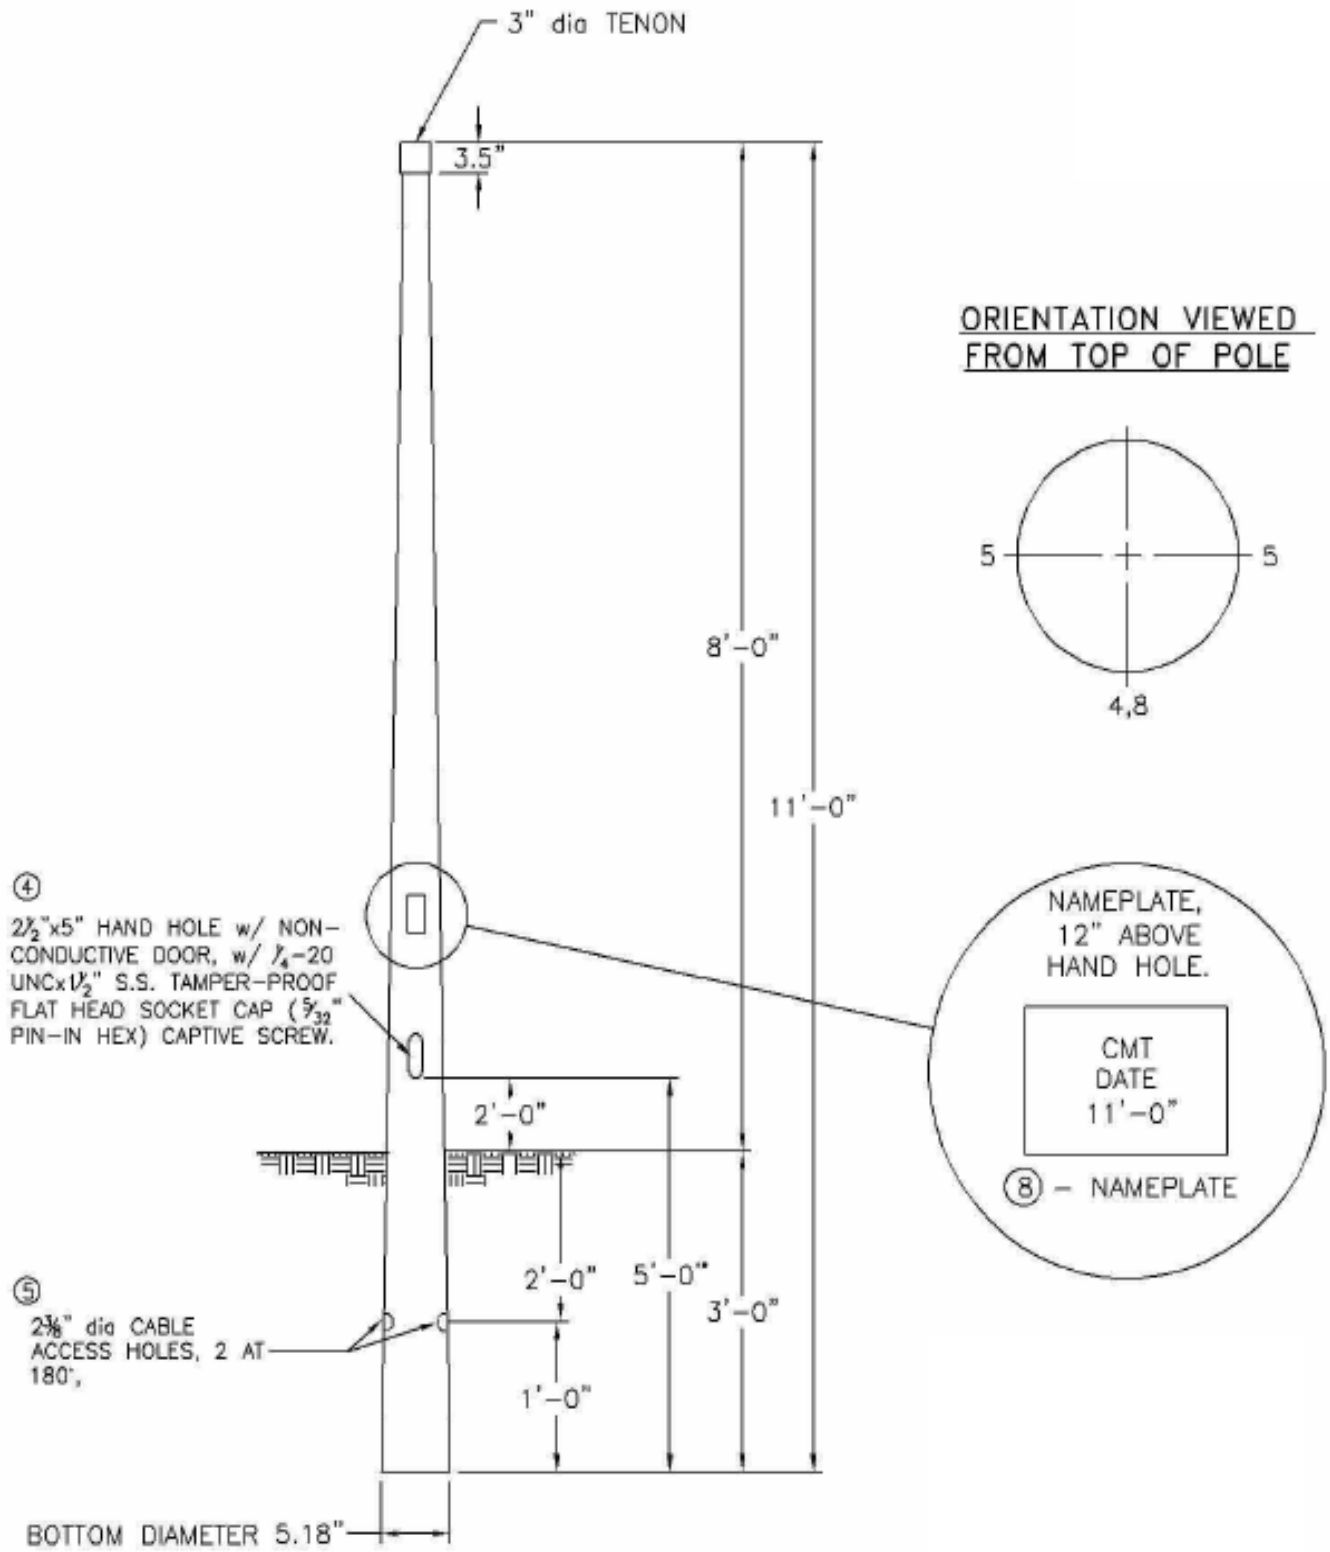

Outdoor Lighting Pole Specifications

Smooth Round Tapered Composite for Post Top Luminaires

Smooth round tapered composite poles constructed of heavy duty fiberglass reinforced pigmented polyester resin for single pole top luminaires. Poles are directly embedded for use with underground supplied conductors only.

Light fixtures that match well with this pole include:

- All LED Acorn styles
- All LED Colonial styles
- Premium LED Cutoff styles
- Premium LED Lantern styles

POLE SPECIFICATIONS

FIXTURE MOUNTING HEIGHT (ft)	TOTAL POLE LENGTH (ft)	BUTT DIAMETER (in)	GROUNDLINE DIAMETER (in)	EMBED or ANCHOR BASE	FINISH COLOR	WMIS CU	POLE ONLY STOCK #
8.0	11.0	5.2	4.7	Embed	Black RAL-9017	PF11	50499800
10.0	13.0	5.6	5.0	Embed	Black RAL-9017	PF13	50500000
12.0	16.0	6.3	5.4	Embed	Black RAL-9017	PF16	42124132
14.0	18.0	6.7	5.8	Embed	Black RAL-9017	PF18	50501000

11' Direct Embed Composite Pole

13' Direct Embed Composite Pole

16' Direct Embed Composite Pole

18' Direct Embed Composite Pole