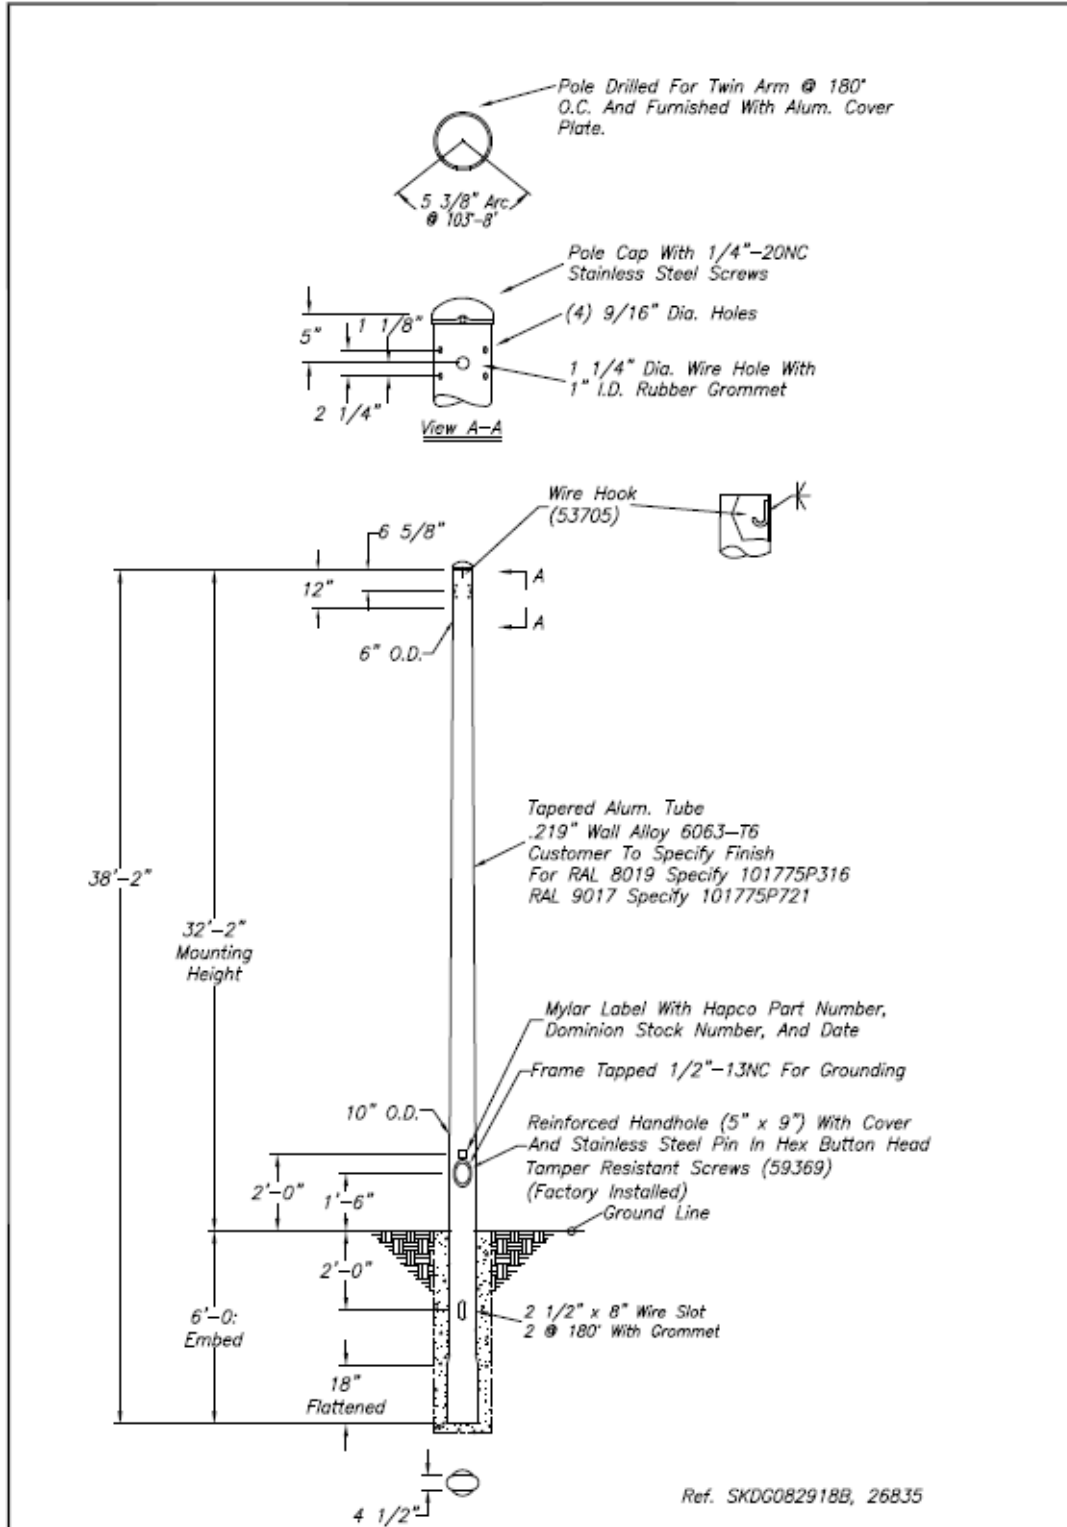

Outdoor Lighting Pole Specifications

Smooth Round Tapered Aluminum Direct Embed for Side Mounted Luminaires

Smooth round tapered poles constructed of aluminum alloy for side mounted luminaires. Single arm or two arms at 180 degrees. Poles are directly embedded for use with underground supplied conductors only.

Light fixtures that match well with this pole include:

- Basic LED Cobra style
- Basic LED Open Vertical (Area)
- Basic LED Shoebox style

POLE SPECIFICATIONS

ARM MOUNTING HEIGHT (ft)	TOTAL POLE LENGTH (ft)	BUTT DIAMETER* (in)	GROUNDLINE DIAMETER (in)	EMBED or ANCHOR BASE	FINISH COLOR	WMIS CU	POLE ONLY STOCK #
17.0	22.0	4.5	8.0	Embed	Natural Aluminum	PA22	42336282
17.0	22.0	4.5	8.0	Embed	Black RAL-9017	PA22B	42336283
22.0	27.0	4.5	8.0	Embed	Natural Aluminum	PA27	42336284
22.0	27.0	4.5	8.0	Embed	Black RAL-9017	PA27B	42336285
27.0	33.0	4.5	10.0	Embed	Natural Aluminum	PA33	42336286
27.0	33.0	4.5	10.0	Embed	Black RAL-9017	PA33B	42336297
32.0	38.0	4.5	10.0	Embed	Natural Aluminum	PA38	42336298
32.0	38.0	4.5	10.0	Embed	Black RAL-9017	PA38B	42336299
37.0	43.0	4.5	10.0	Embed	Natural Aluminum	PA43	42336300
37.0	43.0	4.5	10.0	Embed	Black RAL-9017	PA43B	42336301

33' Direct Embed Pole for Arm Mounted Luminaire

Dominion Item Number

WARNING: DO NOT INSTALL LIGHTING POLES WITHOUT LUMINAIRES

NO.	REVISIONS	DATE

<h1 style="margin: 0;">hapco</h1> <p style="margin: 0;">Abingdon, Va.</p>	TITLE 27'-2" EMBEDDED LIGHT POLE	
	CUSTOMER Virginia Electric Power	
	SCALE 3/2	DATE 2.14.19
	BY RDG	DWS. NO.
CHK'D	101774	

38' Direct Embed Pole for Arm Mounted Luminaire

Dominion Item Number			WARNING: DO NOT INSTALL LIGHTING POLES WITHOUT LUMINAIRES	
NO.	REVISIONS	DATE	 Abingdon, Va.	TITLE 32'-2" EMBEDDED LIGHT POLE
				CUSTOMER Virginia Electric Power
				SCALE 3/2 DATE 2.14.19
				BY RDG DWG. NO.
				CHK'D 101775