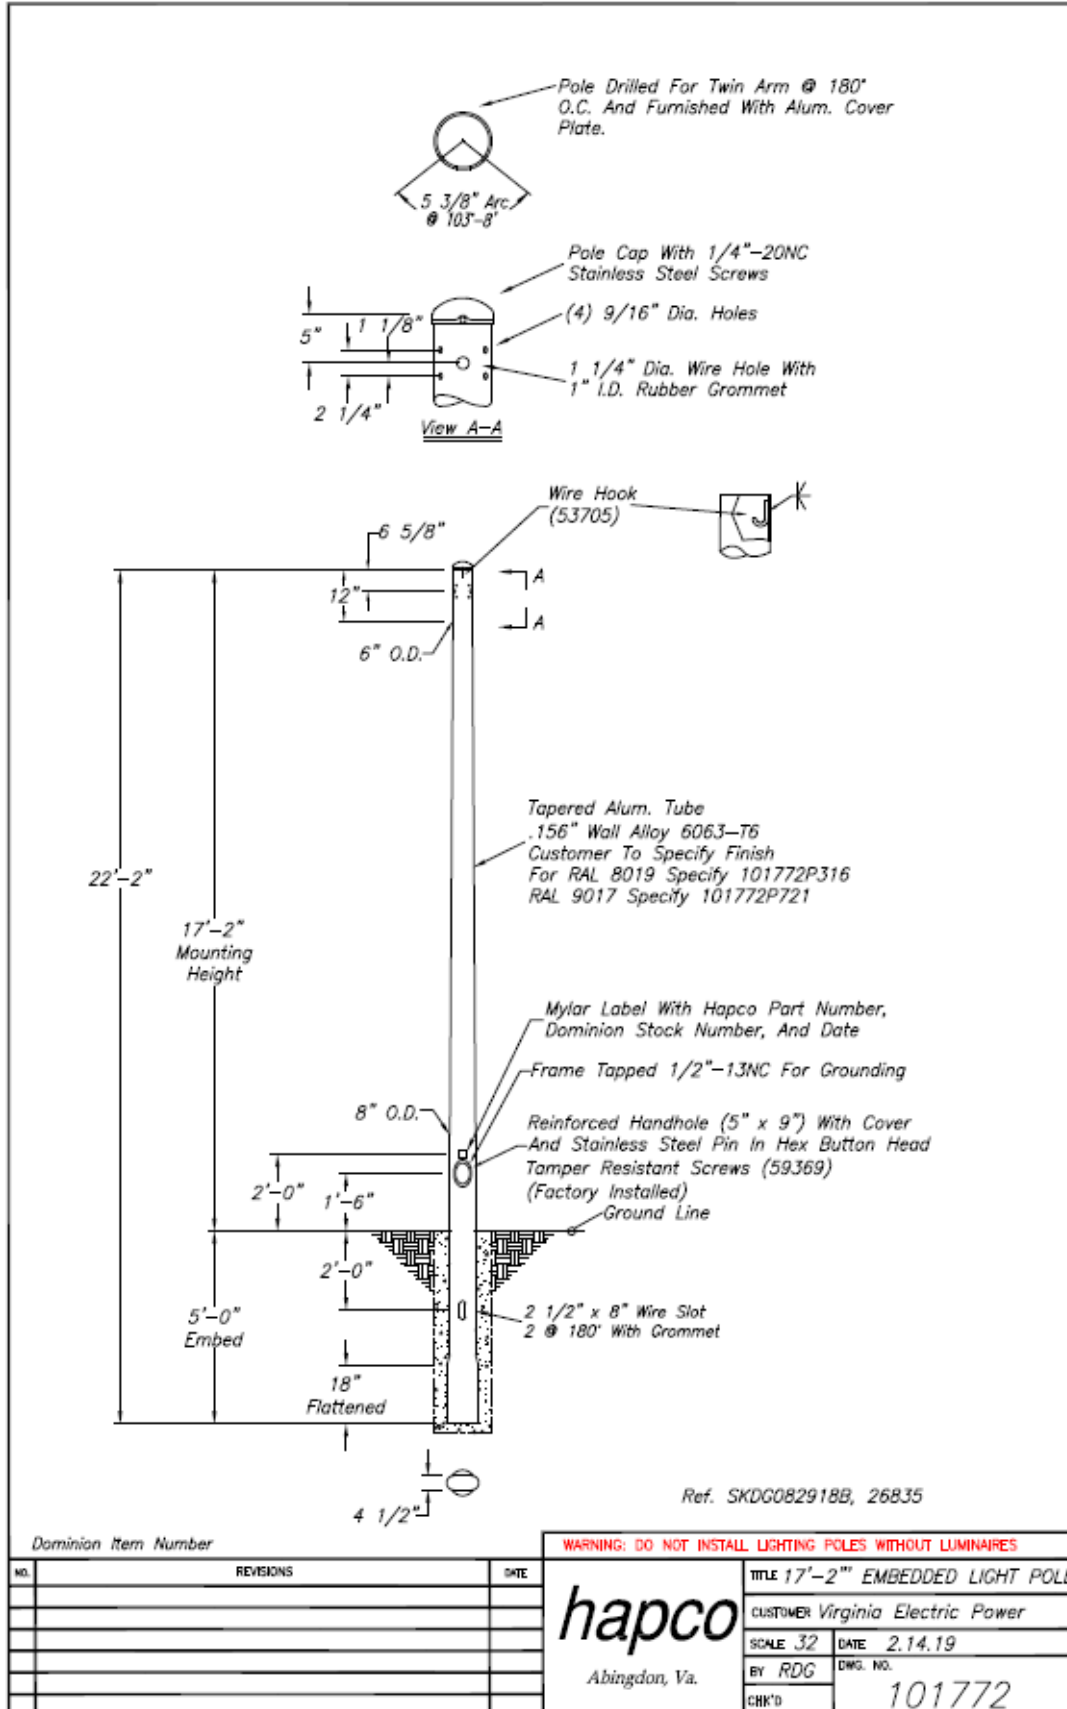

Outdoor Lighting Pole Specifications

Smooth Round Tapered Aluminum Direct Embed for Side Mounted Luminaires

Smooth round tapered poles constructed of aluminum alloy for side mounted luminaires. Single arm or two arms at 180 degrees. Poles are directly embedded for use with underground supplied conductors only.

Light fixtures that match well with this pole include:

- Basic LED Cobra style
- Basic LED Open Vertical (Area)
- Basic LED Shoebox style

POLE SPECIFICATIONS

ARM MOUNTING HEIGHT (ft)	TOTAL POLE LENGTH (ft)	BUTT DIAMETER* (in)	GROUNDLINE DIAMETER (in)	EMBED or ANCHOR BASE	FINISH COLOR	WMIS CU	POLE ONLY STOCK #
17.0	22.0	4.5	8.0	Embed	Natural Aluminum	PA22	42336282
17.0	22.0	4.5	8.0	Embed	Black RAL-9017	PA22B	42336283
22.0	27.0	4.5	8.0	Embed	Natural Aluminum	PA27	42336284
22.0	27.0	4.5	8.0	Embed	Black RAL-9017	PA27B	42336285
27.0	33.0	4.5	10.0	Embed	Natural Aluminum	PA33	42336286
27.0	33.0	4.5	10.0	Embed	Black RAL-9017	PA33B	42336297
32.0	38.0	4.5	10.0	Embed	Natural Aluminum	PA38	42336298
32.0	38.0	4.5	10.0	Embed	Black RAL-9017	PA38B	42336299
37.0	43.0	4.5	10.0	Embed	Natural Aluminum	PA43	42336300
37.0	43.0	4.5	10.0	Embed	Black RAL-9017	PA43B	42336301

22' Direct Embed Pole for Arm Mounted Luminaire

Dominion Item Number

WARNING: DO NOT INSTALL LIGHTING POLES WITHOUT LUMINAIRES

NO.	REVISIONS	DATE

hapco		TITLE 17'-2" EMBEDDED LIGHT POLE	
Abingdon, Va.		CUSTOMER Virginia Electric Power	
SCALE 3/2	DATE 2.14.19	BY RDG	DWG. NO.
CHK'D	101772		

38' Direct Embed Pole for Arm Mounted Luminaire

Dominion Item Number			WARNING: DO NOT INSTALL LIGHTING POLES WITHOUT LUMINAIRES	
NO.	REVISIONS	DATE	 Abingdon, Va.	TITLE 32'-2" EMBEDDED LIGHT POLE
				CUSTOMER Virginia Electric Power
				SCALE 3/2 DATE 2.14.19
				BY RDG DWG. NO.
				CHK'D 101775