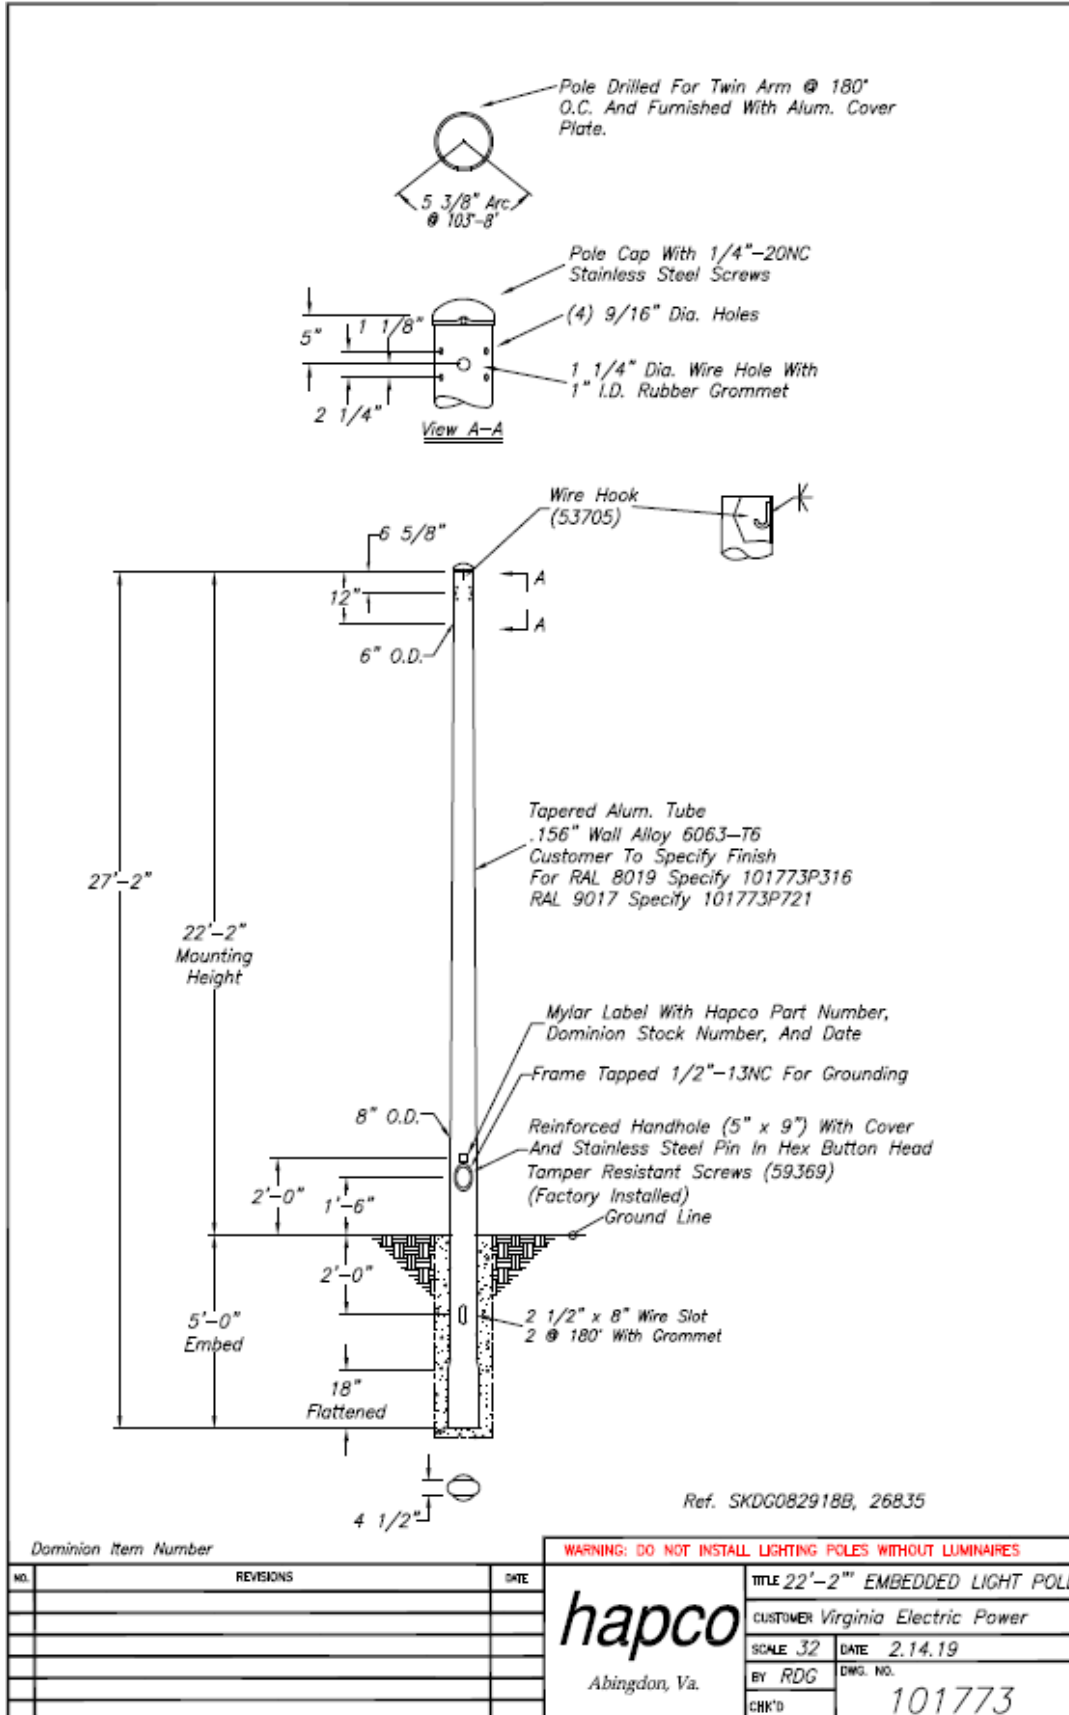

Outdoor Lighting Pole Specifications

Smooth Round Tapered Aluminum Direct Embed for Side Mounted Luminaires

Smooth round tapered poles constructed of aluminum alloy for side mounted luminaires. Single arm or two arms at 180 degrees. Poles are directly embedded for use with underground supplied conductors only.

Light fixtures that match well with this pole include:

- Basic LED Cobra style
- Basic LED Open Vertical (Area)
- Basic LED Shoebox style

POLE SPECIFICATIONS

ARM MOUNTING HEIGHT (ft)	TOTAL POLE LENGTH (ft)	BUTT DIAMETER* (in)	GROUNDLINE DIAMETER (in)	EMBED or ANCHOR BASE	FINISH COLOR	WMIS CU	POLE ONLY STOCK #
17.0	22.0	4.5	8.0	Embed	Natural Aluminum	PA22	42336282
17.0	22.0	4.5	8.0	Embed	Black RAL-9017	PA22B	42336283
22.0	27.0	4.5	8.0	Embed	Natural Aluminum	PA27	42336284
22.0	27.0	4.5	8.0	Embed	Black RAL-9017	PA27B	42336285
27.0	33.0	4.5	10.0	Embed	Natural Aluminum	PA33	42336286
27.0	33.0	4.5	10.0	Embed	Black RAL-9017	PA33B	42336297
32.0	38.0	4.5	10.0	Embed	Natural Aluminum	PA38	42336298
32.0	38.0	4.5	10.0	Embed	Black RAL-9017	PA38B	42336299
37.0	43.0	4.5	10.0	Embed	Natural Aluminum	PA43	42336300
37.0	43.0	4.5	10.0	Embed	Black RAL-9017	PA43B	42336301

22' Direct Embed Pole for Arm Mounted Luminaire

Dominion Item Number

WARNING: DO NOT INSTALL LIGHTING POLES WITHOUT LUMINAIRES

NO.	REVISIONS	DATE

hapco		TITLE 17'-2" EMBEDDED LIGHT POLE	
Abingdon, Va.		CUSTOMER Virginia Electric Power	
SCALE 3/2	DATE 2.14.19	BY RDG	DWG. NO.
CHK'D	101772		

27' Direct Embed Pole for Arm Mounted Luminaire

Dominion Item Number

WARNING: DO NOT INSTALL LIGHTING POLES WITHOUT LUMINAIRES

NO.	REVISIONS	DATE

hapco		TITLE 22'-2" EMBEDDED LIGHT POLE	
Abingdon, Va.		CUSTOMER Virginia Electric Power	
SCALE .32	DATE 2.14.19	BY RDG	
CHK'D	DWG. NO.	101773	