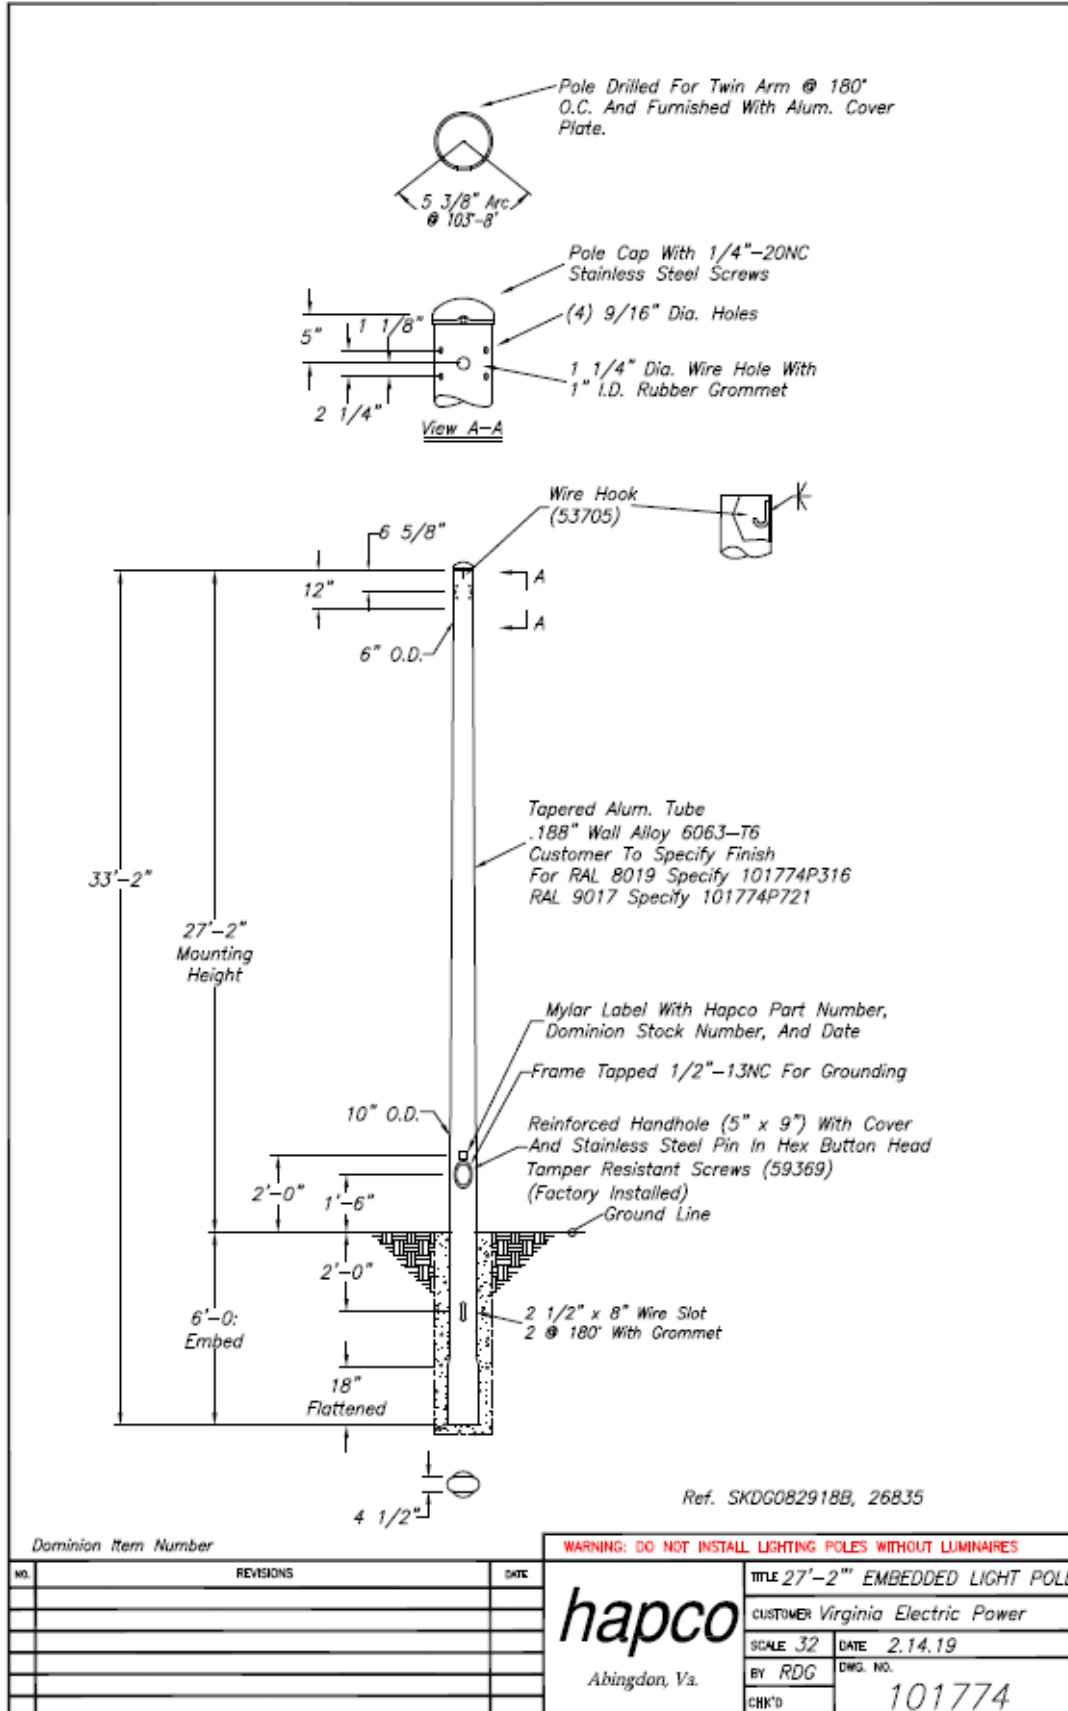

Light fixtures that match well with this pole include:

- Basic LED Cobra style
- Basic LED Open Vertical (Area)
- Basic LED Shoebox style

POLE SPECIFICATIONS

ARM MOUNTING HEIGHT (ft)	TOTAL POLE LENGTH (ft)	BUTT DIAMETER* (in)	GROUNDLINE DIAMETER (in)	EMBED or ANCHOR BASE	FINISH COLOR	WMIS CU	POLE ONLY STOCK #
17.0	22.0	4.5	8.0	Embed	Natural Aluminum	PA22	42336282
17.0	22.0	4.5	8.0	Embed	Black RAL-9017	PA22B	42336283
22.0	27.0	4.5	8.0	Embed	Natural Aluminum	PA27	42336284
22.0	27.0	4.5	8.0	Embed	Black RAL-9017	PA27B	42336285
27.0	33.0	4.5	10.0	Embed	Natural Aluminum	PA33	42336286
27.0	33.0	4.5	10.0	Embed	Black RAL-9017	PA33B	42336297
32.0	38.0	4.5	10.0	Embed	Natural Aluminum	PA38	42336298
32.0	38.0	4.5	10.0	Embed	Black RAL-9017	PA38B	42336299
37.0	43.0	4.5	10.0	Embed	Natural Aluminum	PA43	42336300
37.0	43.0	4.5	10.0	Embed	Black RAL-9017	PA43B	42336301

27' Direct Embed Pole for Arm Mounted Luminaire

Dominion Item Number

WARNING: DO NOT INSTALL LIGHTING POLES WITHOUT LUMINAIRES

NO.	REVISIONS	DATE

hapco		TITLE 22'-2" EMBEDDED LIGHT POLE	
Abingdon, Va.		CUSTOMER Virginia Electric Power	
SCALE .32	DATE 2.14.19	BY RDG	
CHK'D	DWG. NO.	101773	

33' Direct Embed Pole for Arm Mounted Luminaire

Dominion Item Number

WARNING: DO NOT INSTALL LIGHTING POLES WITHOUT LUMINAIRES

NO.	REVISIONS	DATE

<h1 style="margin: 0;">hapco</h1> <p style="margin: 0;">Abingdon, Va.</p>	TITLE 27'-2" EMBEDDED LIGHT POLE	
	CUSTOMER Virginia Electric Power	
	SCALE 3/2	DATE 2.14.19
	BY RDG	DWS. NO.
CHK'D	101774	

38' Direct Embed Pole for Arm Mounted Luminaire

Dominion Item Number			WARNING: DO NOT INSTALL LIGHTING POLES WITHOUT LUMINAIRES	
NO.	REVISIONS	DATE	 Abingdon, Va.	TITLE 32'-2" EMBEDDED LIGHT POLE
				CUSTOMER Virginia Electric Power
				SCALE 3/2 DATE 2.14.19
				BY RDG DWG. NO.
				CHK'D 101775