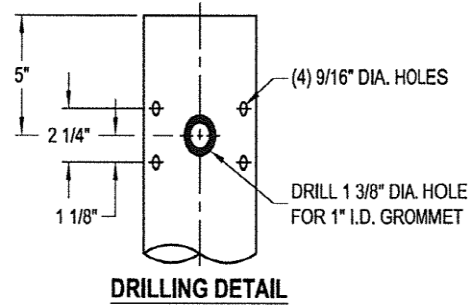

22' Anchor Base Aluminum Pole

DO NOT SCALE

VFP-274A-14-01