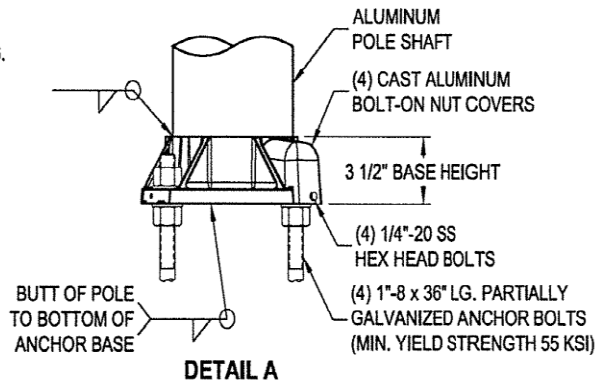

22' Anchor Base Aluminum Pole

DO NOT SCALE

VFP-274A-14-01