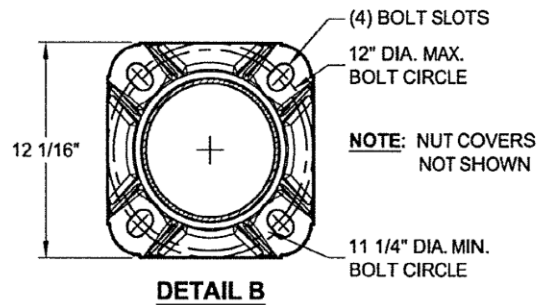

## Smooth Round Tapered Aluminum Anchor Base for Side Mounted Luminaires

Smooth round tapered poles constructed of aluminum alloy for side mounted luminaires. Single arm or two arms at 180 degrees. Poles are base mounted for use with underground supplied conductors only. Anchor base poles require customer-installed and maintained concrete pole foundations and anchor-bolts.

Light fixtures that match well with this pole include:

- Basic LED Cobra style
- Basic LED Open Vertical (Area)
- Basic LED Shoebox style

FIXTURE MOUNTING HEIGHT (ft)	TOTAL POLE LENGTH* (ft)	ANCHOR BASE BOLT HOLE PATTERN	EMBED or ANCHOR BASE	FINISH COLOR	WMIS CU	POLE ONLY STOCK #
17.0	17.0	11.25-12 inch bolt circle	Anchor	Natural Aluminum	PA17AB	42336287
17.0	17.0	11.25-12 inch bolt circle	Anchor	Black RAL-9017	PA17ABB	42336289
22.0	22.0	11.25-12 inch bolt circle	Anchor	Natural Aluminum	PA22AB	42336288
22.0	22.0	11.25-12 inch bolt circle	Anchor	Black RAL-9017	PA22ABB	42336290
27.0	27.0	13.5-15 inch bolt circle	Anchor	Natural Aluminum	PA27AB	50491500
27.0	27.0	13.5-15 inch bolt circle	Anchor	Black RAL-9017	PA27ABB	42336291
32.0	32.0	13.5-15 inch bolt circle	Anchor	Natural Aluminum	PA32AB	50491800
32.0	32.0	13.5-15 inch bolt circle	Anchor	Black RAL-9017	PA32ABB	42336292
37.0	37.0	13.5-15 inch bolt circle	Anchor	Natural Aluminum	PA37AB	50492100
37.0	37.0	13.5-15 inch bolt circle	Anchor	Black RAL-9017	PA37ABB	42336293

\* Approximate based on height above grade to top of anchor base

# 17' Anchor Base Aluminum Pole

DO NOT SCALE

VEP-2740-19-01