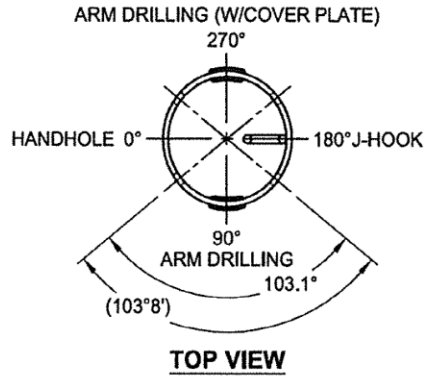

## Smooth Round Tapered Aluminum Anchor Base for Side Mounted Luminaires

Smooth round tapered poles constructed of aluminum alloy for side mounted luminaires. Single arm or two arms at 180 degrees. Poles are base mounted for use with underground supplied conductors only. Anchor base poles require customer-installed and maintained concrete pole foundations and anchor-bolts.

Light fixtures that match well with this pole include:

- Basic LED Cobra style
- Basic LED Open Vertical (Area)
- Basic LED Shoebox style

FIXTURE MOUNTING HEIGHT (ft)	TOTAL POLE LENGTH* (ft)	ANCHOR BASE BOLT HOLE PATTERN	EMBED or ANCHOR BASE	FINISH COLOR	WMIS CU	POLE ONLY STOCK #
17.0	17.0	11.25-12 inch bolt circle	Anchor	Natural Aluminum	PA17AB	42336287
17.0	17.0	11.25-12 inch bolt circle	Anchor	Black RAL-9017	PA17ABB	42336289
22.0	22.0	11.25-12 inch bolt circle	Anchor	Natural Aluminum	PA22AB	42336288
22.0	22.0	11.25-12 inch bolt circle	Anchor	Black RAL-9017	PA22ABB	42336290
27.0	27.0	13.5-15 inch bolt circle	Anchor	Natural Aluminum	PA27AB	50491500
27.0	27.0	13.5-15 inch bolt circle	Anchor	Black RAL-9017	PA27ABB	42336291
32.0	32.0	13.5-15 inch bolt circle	Anchor	Natural Aluminum	PA32AB	50491800
32.0	32.0	13.5-15 inch bolt circle	Anchor	Black RAL-9017	PA32ABB	42336292
37.0	37.0	13.5-15 inch bolt circle	Anchor	Natural Aluminum	PA37AB	50492100
37.0	37.0	13.5-15 inch bolt circle	Anchor	Black RAL-9017	PA37ABB	42336293

\* Approximate based on height above grade to top of anchor base

# 17' Anchor Base Aluminum Pole

DO NOT SCALE

VEP-2740-19-01