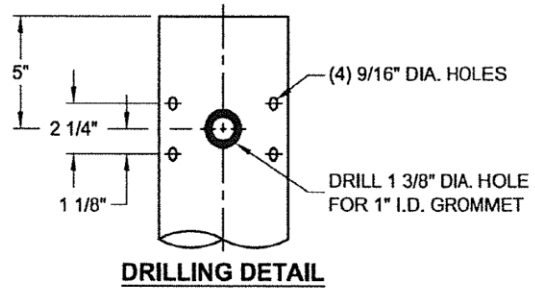

## Smooth Round Tapered Aluminum Anchor Base for Side Mounted Luminaires

Smooth round tapered poles constructed of aluminum alloy for side mounted luminaires. Single arm or two arms at 180 degrees. Poles are base mounted for use with underground supplied conductors only. Anchor base poles require customer-installed and maintained concrete pole foundations and anchor-bolts.

Light fixtures that match well with this pole include:

- Basic LED Cobra style
- Basic LED Open Vertical (Area)
- Basic LED Shoebox style

FIXTURE MOUNTING HEIGHT (ft)	TOTAL POLE LENGTH* (ft)	ANCHOR BASE BOLT HOLE PATTERN	EMBED or ANCHOR BASE	FINISH COLOR	WMIS CU	POLE ONLY STOCK #
17.0	17.0	11.25-12 inch bolt circle	Anchor	Natural Aluminum	PA17AB	42336287
17.0	17.0	11.25-12 inch bolt circle	Anchor	Black RAL-9017	PA17ABB	42336289
22.0	22.0	11.25-12 inch bolt circle	Anchor	Natural Aluminum	PA22AB	42336288
22.0	22.0	11.25-12 inch bolt circle	Anchor	Black RAL-9017	PA22ABB	42336290
27.0	27.0	13.5-15 inch bolt circle	Anchor	Natural Aluminum	PA27AB	50491500
27.0	27.0	13.5-15 inch bolt circle	Anchor	Black RAL-9017	PA27ABB	42336291
32.0	32.0	13.5-15 inch bolt circle	Anchor	Natural Aluminum	PA32AB	50491800
32.0	32.0	13.5-15 inch bolt circle	Anchor	Black RAL-9017	PA32ABB	42336292
37.0	37.0	13.5-15 inch bolt circle	Anchor	Natural Aluminum	PA37AB	50492100
37.0	37.0	13.5-15 inch bolt circle	Anchor	Black RAL-9017	PA37ABB	42336293

\* Approximate based on height above grade to top of anchor base

# 17' Anchor Base Aluminum Pole

DO NOT SCALE

VEP-2740-19-01