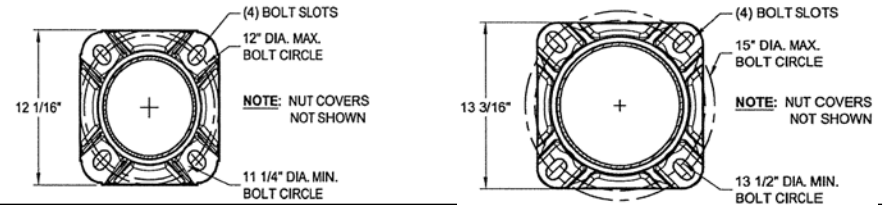

## Smooth Round Tapered Aluminum Anchor Base for Side Mounted Luminaires

Smooth round tapered poles constructed of aluminum alloy for side mounted luminaires. Single arm or two arms at 180 degrees. Poles are base mounted for use with underground supplied conductors only. Anchor base poles require customer-installed and maintained concrete pole foundations and anchor-bolts.

Light fixtures that match well with this pole include:

- Basic LED Cobra style
- Basic LED Open Vertical (Area)
- Basic LED Shoebox style

FIXTURE MOUNTING HEIGHT (ft)	TOTAL POLE LENGTH* (ft)	ANCHOR BASE BOLT HOLE PATTERN	EMBED or ANCHOR BASE	FINISH COLOR	WMIS CU	POLE ONLY STOCK #
17.0	17.0	11.25-12 inch bolt circle	Anchor	Natural Aluminum	PA17AB	42336287
17.0	17.0	11.25-12 inch bolt circle	Anchor	Black RAL-9017	PA17ABB	42336289
22.0	22.0	11.25-12 inch bolt circle	Anchor	Natural Aluminum	PA22AB	42336288
22.0	22.0	11.25-12 inch bolt circle	Anchor	Black RAL-9017	PA22ABB	42336290
27.0	27.0	13.5-15 inch bolt circle	Anchor	Natural Aluminum	PA27AB	50491500
27.0	27.0	13.5-15 inch bolt circle	Anchor	Black RAL-9017	PA27ABB	42336291
32.0	32.0	13.5-15 inch bolt circle	Anchor	Natural Aluminum	PA32AB	50491800
32.0	32.0	13.5-15 inch bolt circle	Anchor	Black RAL-9017	PA32ABB	42336292
37.0	37.0	13.5-15 inch bolt circle	Anchor	Natural Aluminum	PA37AB	50492100
37.0	37.0	13.5-15 inch bolt circle	Anchor	Black RAL-9017	PA37ABB	42336293

\* Approximate based on height above grade to top of anchor base

# 37' Anchor Base Aluminum Pole

DO NOT SCALE

VEP-2740-19-01