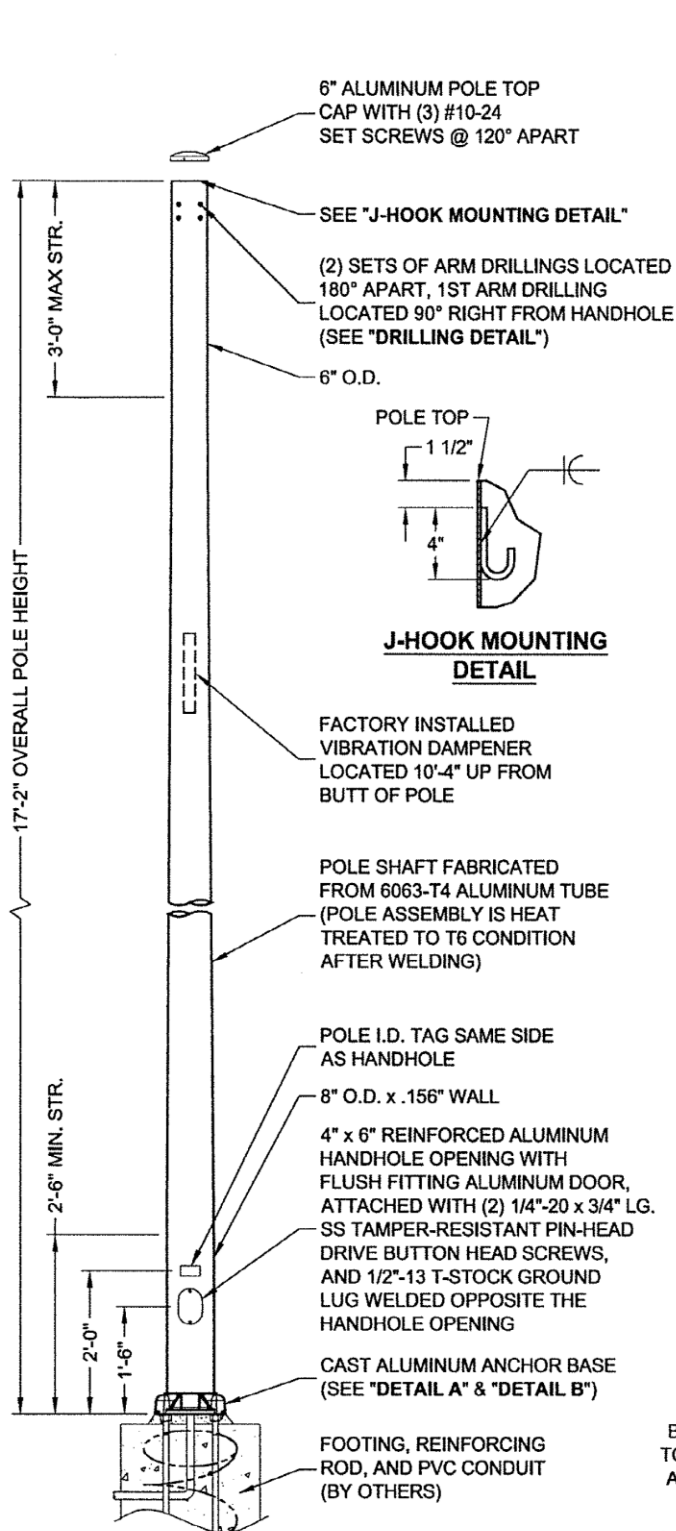

## Smooth Round Tapered Aluminum Anchor Base for Side Mounted Luminaires

Smooth round tapered poles constructed of aluminum alloy for side mounted luminaires. Single arm or two arms at 180 degrees. Poles are base mounted for use with underground supplied conductors only. Anchor base poles require customer-installed and maintained concrete pole foundations and anchor-bolts.

Light fixtures that match well with this pole include:

- Basic LED Cobra style
- Basic LED Open Vertical (Area)
- Basic LED Shoebox style

FIXTURE MOUNTING HEIGHT (ft)	TOTAL POLE LENGTH* (ft)	ANCHOR BASE BOLT HOLE PATTERN	EMBED or ANCHOR BASE	FINISH COLOR	WMIS CU	POLE ONLY STOCK #
17.0	17.0	11.25-12 inch bolt circle	Anchor	Natural Aluminum	PA17AB	42336287
17.0	17.0	11.25-12 inch bolt circle	Anchor	Black RAL-9017	PA17ABB	42336289
22.0	22.0	11.25-12 inch bolt circle	Anchor	Natural Aluminum	PA22AB	42336288
22.0	22.0	11.25-12 inch bolt circle	Anchor	Black RAL-9017	PA22ABB	42336290
27.0	27.0	13.5-15 inch bolt circle	Anchor	Natural Aluminum	PA27AB	50491500
27.0	27.0	13.5-15 inch bolt circle	Anchor	Black RAL-9017	PA27ABB	42336291
32.0	32.0	13.5-15 inch bolt circle	Anchor	Natural Aluminum	PA32AB	50491800
32.0	32.0	13.5-15 inch bolt circle	Anchor	Black RAL-9017	PA32ABB	42336292
37.0	37.0	13.5-15 inch bolt circle	Anchor	Natural Aluminum	PA37AB	50492100
37.0	37.0	13.5-15 inch bolt circle	Anchor	Black RAL-9017	PA37ABB	42336293

# 17' Anchor Base Aluminum Pole

DO NOT SCALE

VEP-2740-19-01

# 32' Anchor Base Aluminum Pole