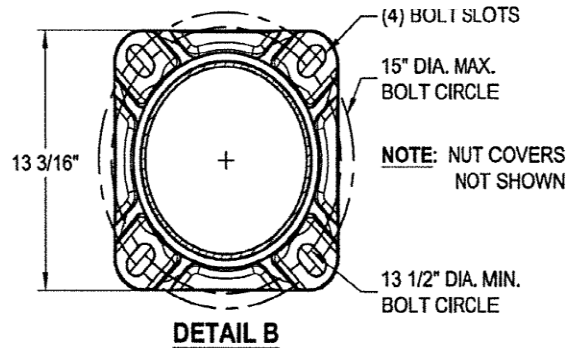

37' Anchor Base Aluminum Pole

DO NOT SCALE

VEP-2740-19-01