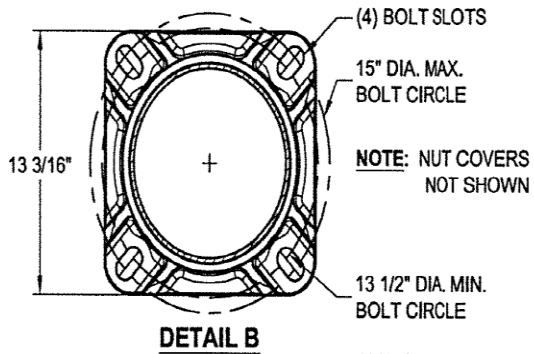

27' Anchor Base Aluminum Pole

DO NOT SCALE

VEP-2740-19-01