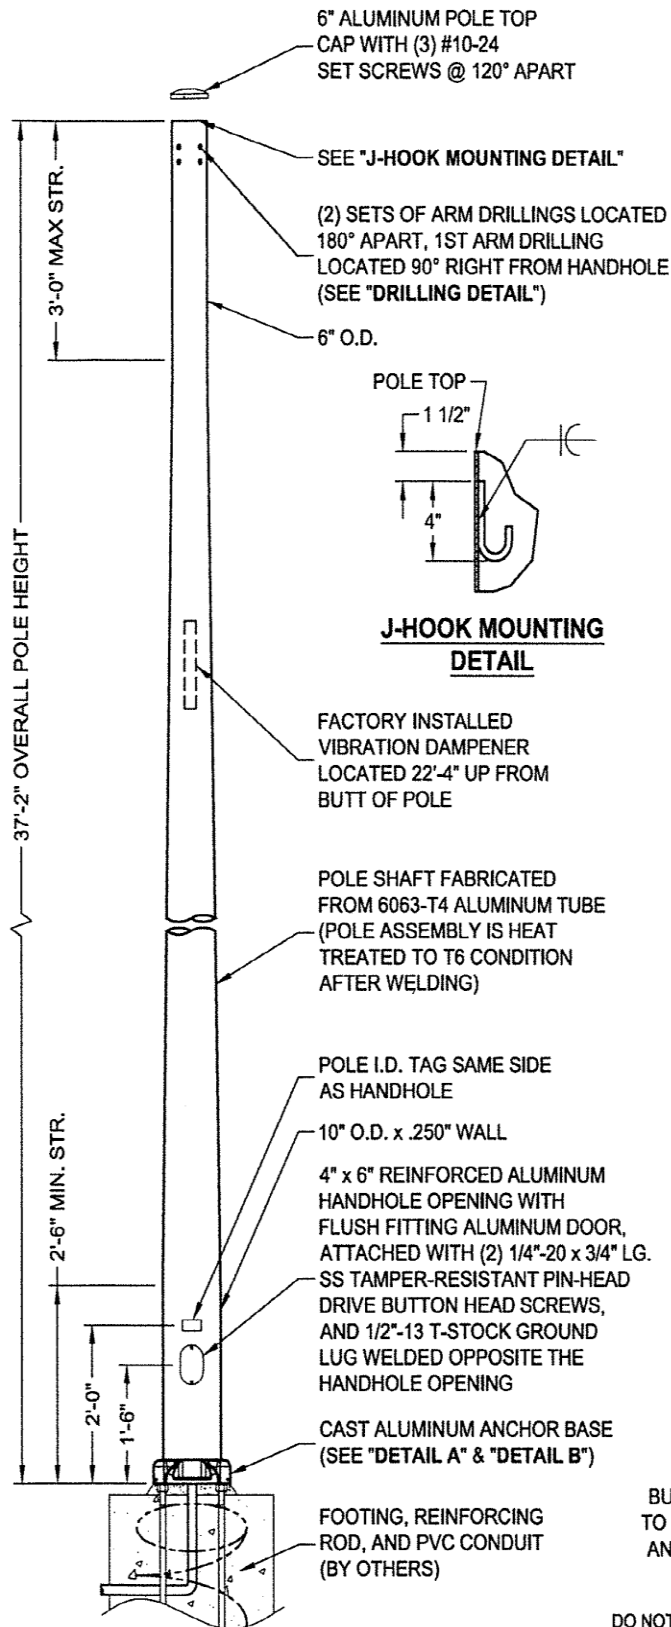

## Smooth Round Tapered Aluminum Anchor Base for Side Mounted Luminaires

Smooth round tapered poles constructed of aluminum alloy for side mounted luminaires. Single arm or two arms at 180 degrees. Poles are base mounted for use with underground supplied conductors only. Anchor base poles require customer-installed and maintained concrete pole foundations and anchor-bolts.

# 27' Anchor Base Aluminum Pole

DO NOT SCALE

VEP-2740-19-01

# 32' Anchor Base Aluminum Pole

# 37' Anchor Base Aluminum Pole

DO NOT SCALE

VEP-2740-19-01