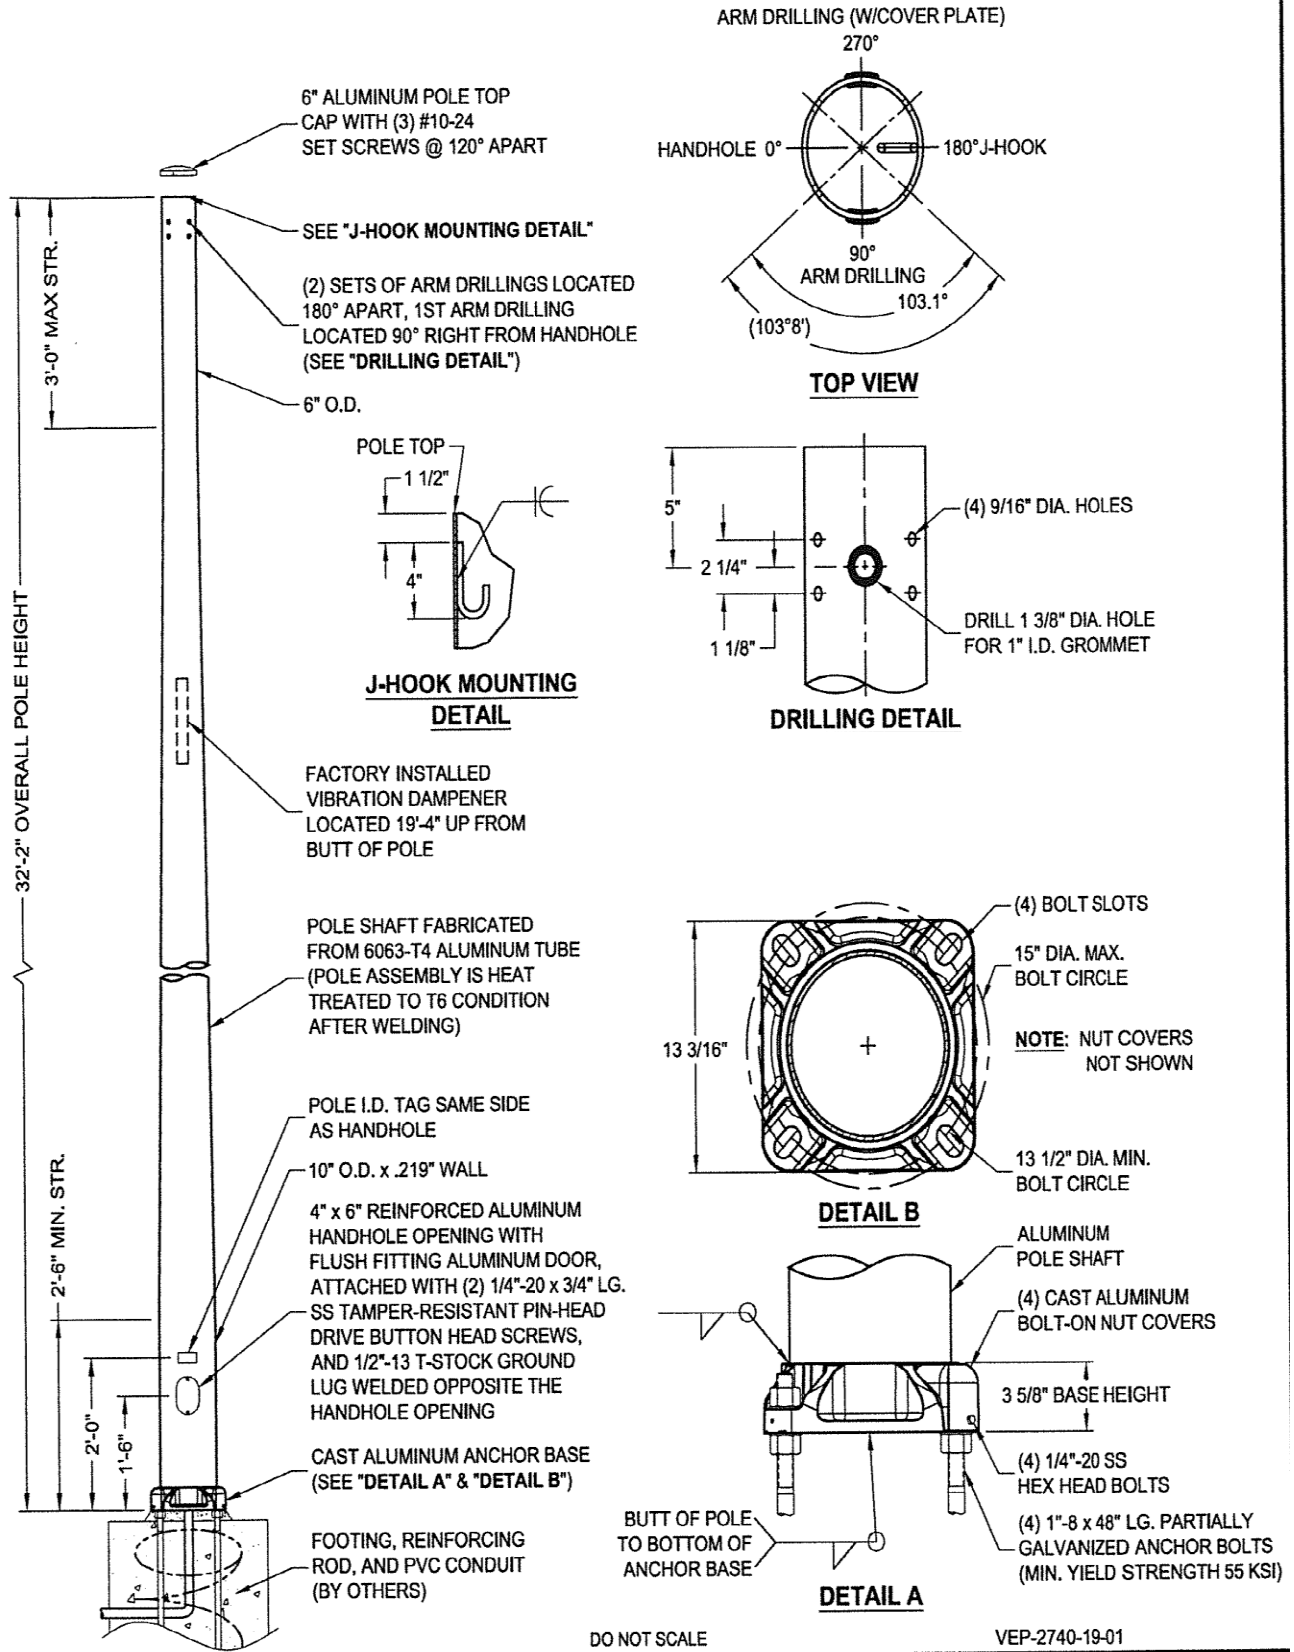

## Smooth Round Tapered Aluminum Anchor Base for Side Mounted Luminaires

Smooth round tapered poles constructed of aluminum alloy for side mounted luminaires. Single arm or two arms at 180 degrees. Poles are base mounted for use with underground supplied conductors only. Anchor base poles require customer-installed and maintained concrete pole foundations and anchor-bolts.

Light fixtures that match well with this pole include:

- Basic LED Cobra style
- Basic LED Open Vertical (Area)
- Basic LED Shoebox style

FIXTURE MOUNTING HEIGHT (ft)	TOTAL POLE LENGTH* (ft)	ANCHOR BASE BOLT HOLE PATTERN	EMBED or ANCHOR BASE	FINISH COLOR	WMIS CU	POLE ONLY STOCK #
17.0	17.0	11.25-12 inch bolt circle	Anchor	Natural Aluminum	PA17AB	42336287
17.0	17.0	11.25-12 inch bolt circle	Anchor	Black RAL-9017	PA17ABB	42336289
22.0	22.0	11.25-12 inch bolt circle	Anchor	Natural Aluminum	PA22AB	42336288
22.0	22.0	11.25-12 inch bolt circle	Anchor	Black RAL-9017	PA22ABB	42336290
27.0	27.0	13.5-15 inch bolt circle	Anchor	Natural Aluminum	PA27AB	50491500
27.0	27.0	13.5-15 inch bolt circle	Anchor	Black RAL-9017	PA27ABB	42336291
32.0	32.0	13.5-15 inch bolt circle	Anchor	Natural Aluminum	PA32AB	50491800
32.0	32.0	13.5-15 inch bolt circle	Anchor	Black RAL-9017	PA32ABB	42336292
37.0	37.0	13.5-15 inch bolt circle	Anchor	Natural Aluminum	PA37AB	50492100
37.0	37.0	13.5-15 inch bolt circle	Anchor	Black RAL-9017	PA37ABB	42336293

# 27' Anchor Base Aluminum Pole

DO NOT SCALE

VEP-2740-19-01

# 32' Anchor Base Aluminum Pole