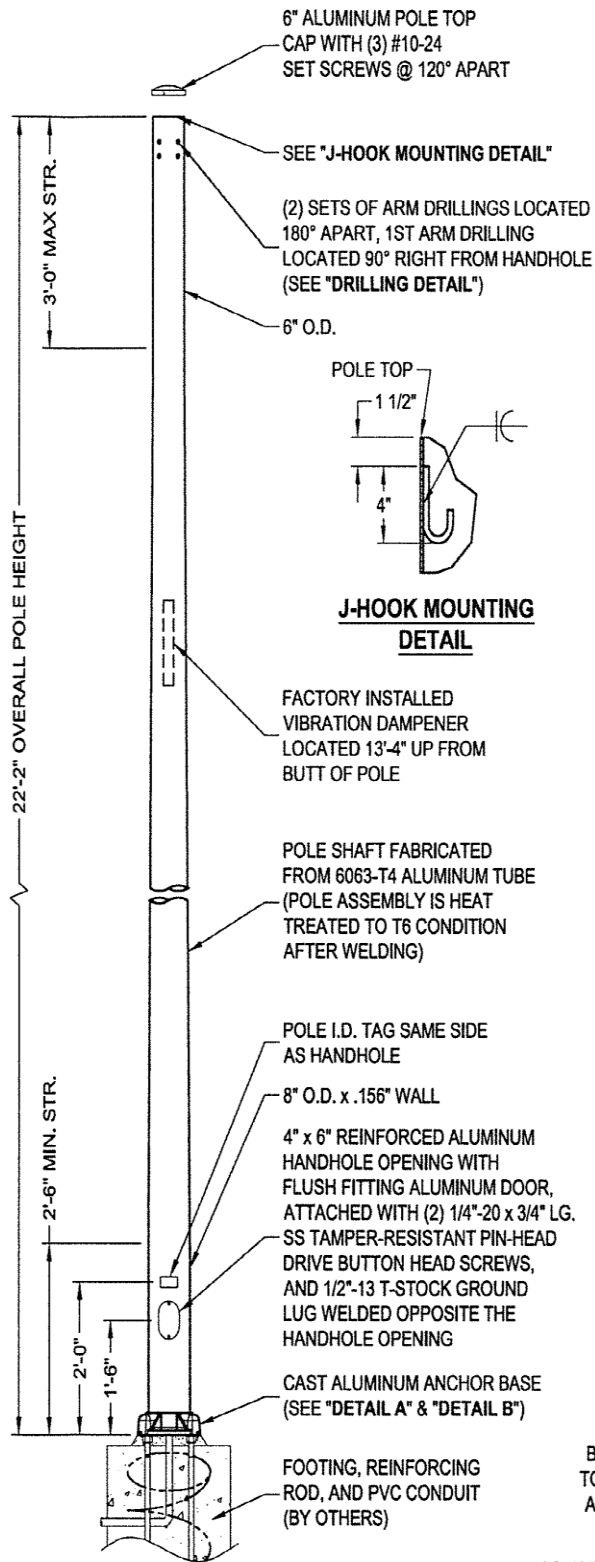

22' Anchor Base Aluminum Pole

DO NOT SCALE

VFP-274A-14-01