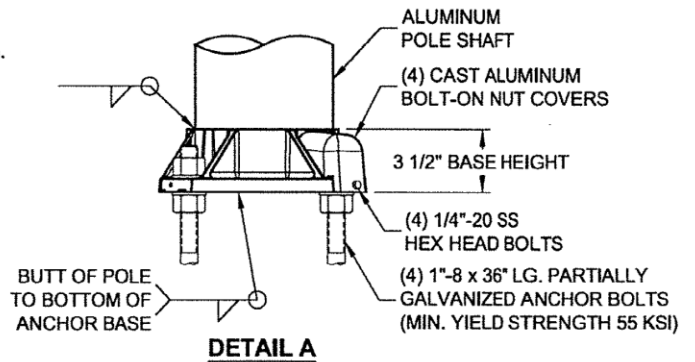

## Smooth Round Tapered Aluminum Anchor Base for Side Mounted Luminaires

Smooth round tapered poles constructed of aluminum alloy for side mounted luminaires. Single arm or two arms at 180 degrees. Poles are base mounted for use with underground supplied conductors only. Anchor base poles require customer-installed and maintained concrete pole foundations and anchor-bolts.

Light fixtures that match well with this pole include:

- Basic LED Cobra style
- Basic LED Open Vertical (Area)
- Basic LED Shoebox style

FIXTURE MOUNTING HEIGHT (ft)	TOTAL POLE LENGTH* (ft)	ANCHOR BASE BOLT HOLE PATTERN	EMBED or ANCHOR BASE	FINISH COLOR	WMIS CU	POLE ONLY STOCK #
17.0	17.0	11.25-12 inch bolt circle	Anchor	Natural Aluminum	PA17AB	42336287
17.0	17.0	11.25-12 inch bolt circle	Anchor	Black RAL-9017	PA17ABB	42336289
22.0	22.0	11.25-12 inch bolt circle	Anchor	Natural Aluminum	PA22AB	42336288
22.0	22.0	11.25-12 inch bolt circle	Anchor	Black RAL-9017	PA22ABB	42336290
27.0	27.0	13.5-15 inch bolt circle	Anchor	Natural Aluminum	PA27AB	50491500
27.0	27.0	13.5-15 inch bolt circle	Anchor	Black RAL-9017	PA27ABB	42336291
32.0	32.0	13.5-15 inch bolt circle	Anchor	Natural Aluminum	PA32AB	50491800
32.0	32.0	13.5-15 inch bolt circle	Anchor	Black RAL-9017	PA32ABB	42336292
37.0	37.0	13.5-15 inch bolt circle	Anchor	Natural Aluminum	PA37AB	50492100
37.0	37.0	13.5-15 inch bolt circle	Anchor	Black RAL-9017	PA37ABB	42336293

\* Approximate based on height above grade to top of anchor base

# 17' Anchor Base Aluminum Pole

DO NOT SCALE

VEP-2740-19-01