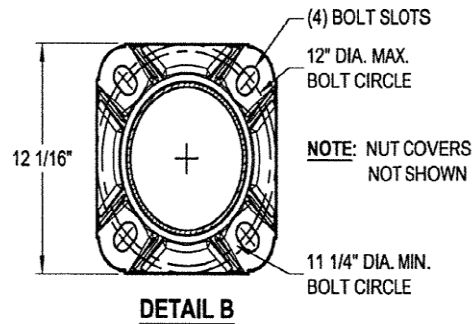

22' Anchor Base Aluminum Pole

DO NOT SCALE

VFP-274A-14-01