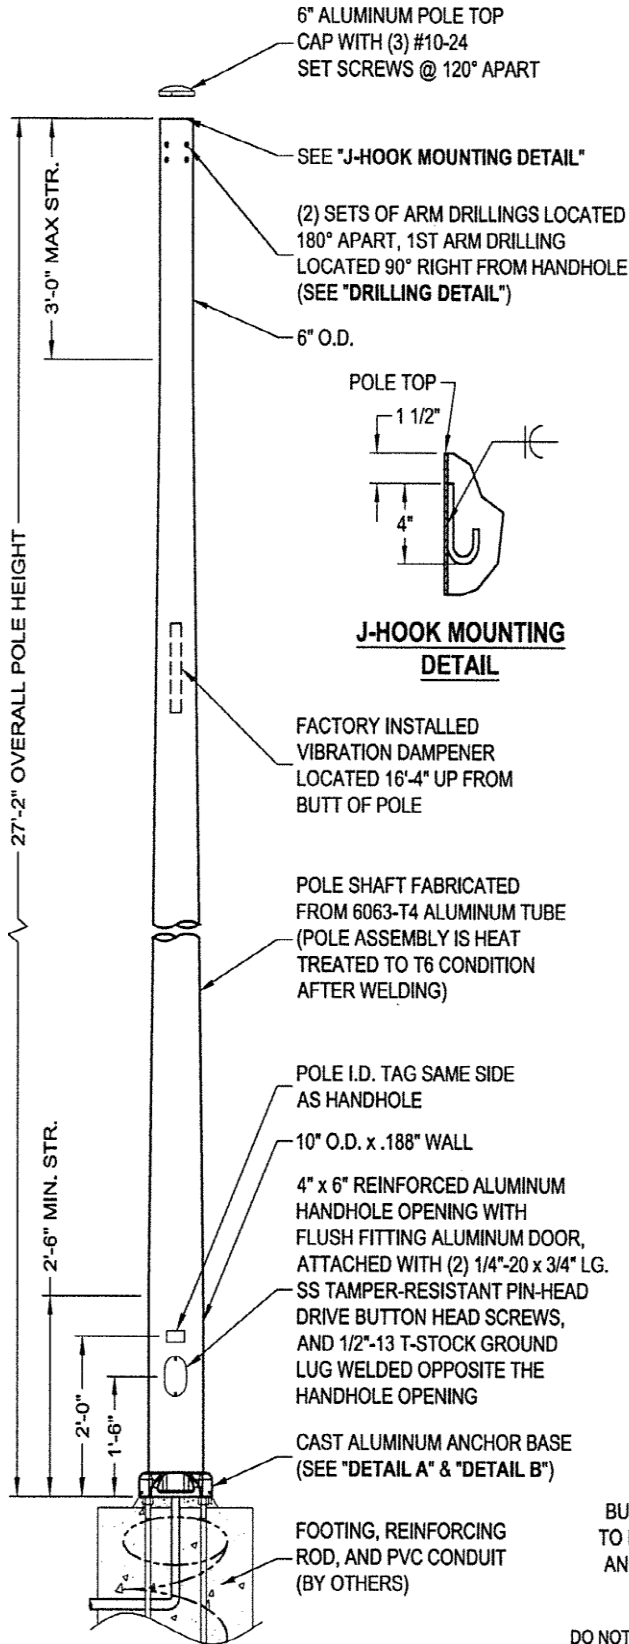

27' Anchor Base Aluminum Pole

DO NOT SCALE

VEP-2740-19-01