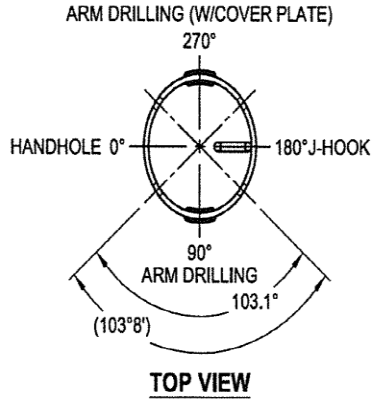

22' Anchor Base Aluminum Pole

DO NOT SCALE

VFP-274A-14-01