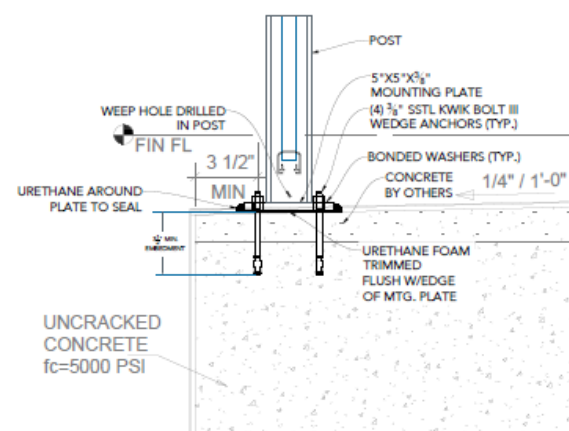

Balcony Rails – Black Metal

SCOPE
ITEM: 1,2,3

A
4 ELEVATION
BALCONY GUARDRAIL

B
4 ELEVATION
BALCONY GUARDRAIL

C
4 DETAILS
BASE PLATE

Photo Example of the Black Metal Rails

D
4 DETAILS
CONCRETE MOUNTING
LOWER LEVELS

E
4 DETAILS
WOOD DECK MOUNTING
UPPER LEVELS