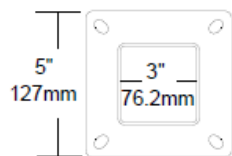

Balcony Rails – Black Metal

SCOPE
ITEM: 1,2,3

A
4 ELEVATION
BALCONY GUARDRAIL

B
4 ELEVATION
BALCONY GUARDRAIL

C
4 DETAILS
BASE PLATE

Photo Example of the Black Metal Rails

D
4 DETAILS
CONCRETE MOUNTING
LOWER LEVELS