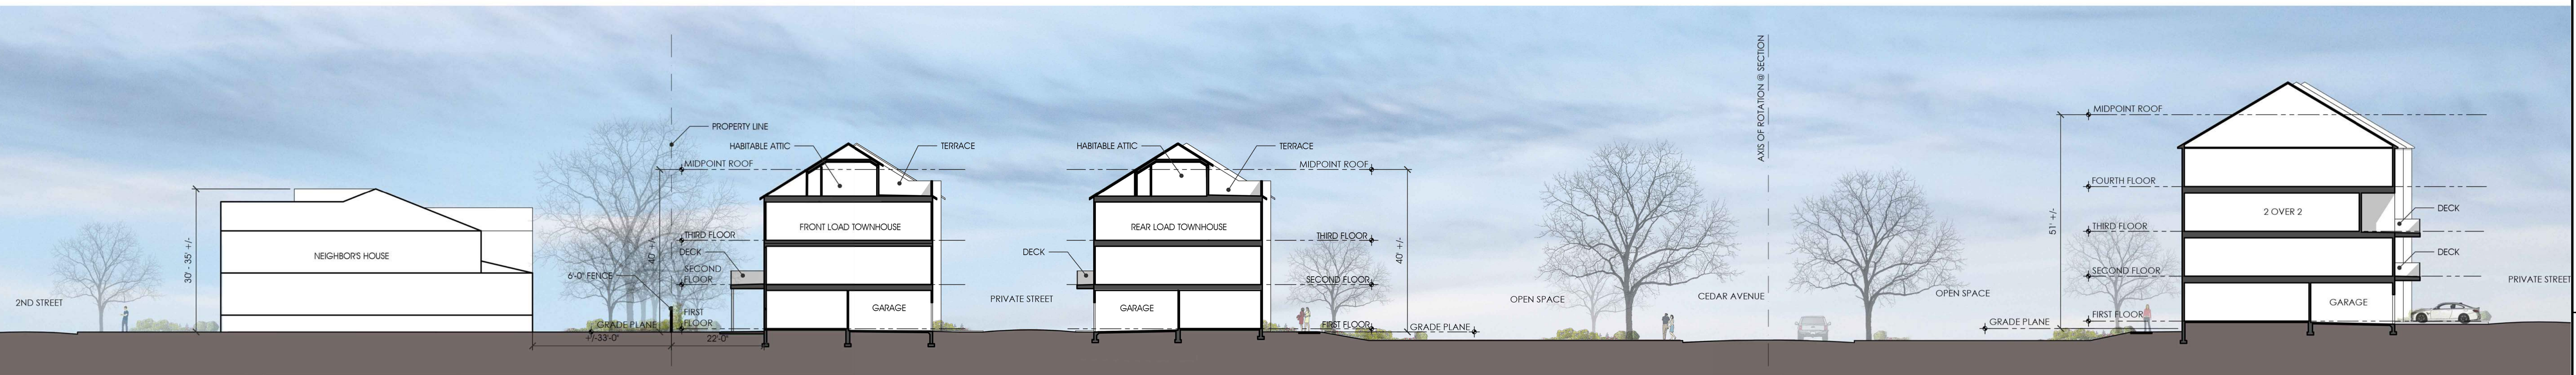

FILE PATH: S:\Projects\001271_Breezeaway_Motel\Civil\Design\1271-REZONING MASTER DEVELOPMENT PLAN\01271 - Breezeaway - 21 - Building Section.dwg PLOT DATE: 12/20/2021 4:56:40 PM BY: CHRIS NEIFERT

KEY PLAN

SECTION A-A
1/16"=1'-0"

SUBMISSION		REVISION	
NO.	DATE	NO.	DESCRIPTION
1	8/6/2018	1	6/5/2019 ADDRESS CITY COMMENTS
2	6/7/2019	2	9/18/2019 ADDRESS CITY COMMENTS
3	9/20/2019	3	9/16/2020 ADDRESS CITY COMMENTS
4	11/2/2020	4	7/14/2021 ADDRESS CITY COMMENTS
5	7/23/2021	5	9/22/2021 ADDRESS CITY COMMENTS
6	10/7/2021	6	10/15/2021 ADDRESS CITY COMMENTS
7	10/19/2021	7	11/15/2021 ADDRESS CITY COMMENTS
8		8	

CLIENT
PULTE HOME COMPANY LLC
9302 LEE HIGHWAY, SUITE 1000
FAIRFAX, VA 22031

13861 SUNRISE VALLEY DRIVE, SUITE 200
HERNDON, VIRGINIA 20171
(703) 430-7500 FAX (703) 430-0889
HERNDON - LARGO BALTIMORE
BLACK LIPS NEWS
RALEIGH - RICHMOND
WWW.ATCSPLC.COM

BUILDING SECTION
RT. 50 BREEZEWAY
MASTER DEVELOPMENT PLAN
LOCATION
FAIRFAX CITY, VIRGINIA

AUTHOR: ZME
CHECK: JTK
PROJ.#: 001271
DATE: 10/30/2020
SCALE: AS SHOWN