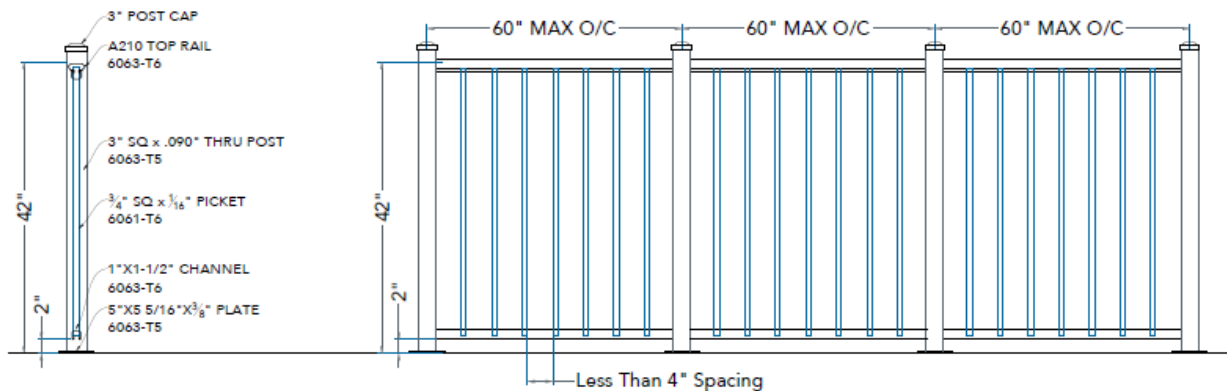

Balcony Rails – Black Metal

SCOPE
ITEM: 1,2,3

A
4 ELEVATION
BALCONY GUARDRAIL

B
4 ELEVATION
BALCONY GUARDRAIL

C
4 DETAILS
BASE PLATE

Photo Example of the Black Metal Rails

D
4 DETAILS
CONCRETE MOUNTING
LOWER LEVELS