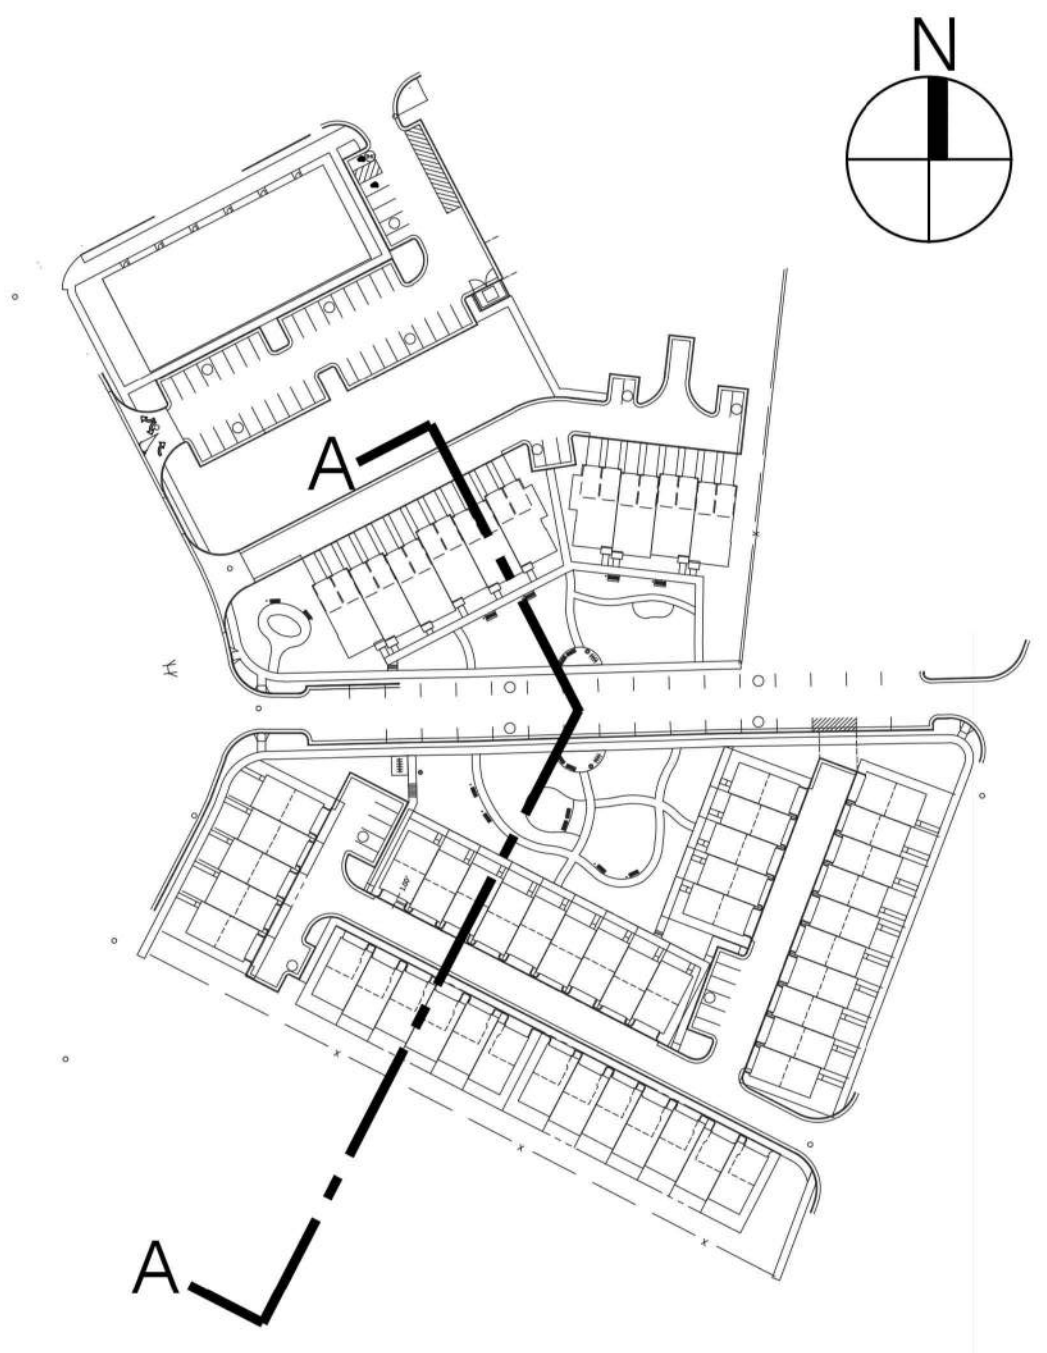

Typical Building Sections

FILE PATH: S:\Projects\001271_Breezeaway_Motel\Civil\Design\1271-REZONING MASTER DEVELOPMENT PLAN\01271 - Breezeaway - 21 - Building Section.dwg PLOT DATE: 12/20/2021 4:56:40 PM BY: CHRIS NEIFERT

KEY PLAN

SECTION A-A
1/16"=1'-0"

SUBMISSION		REVISION	
NO.	DATE	NO.	DESCRIPTION
1	8/6/2018	1	6/5/2019 ADDRESS CITY COMMENTS
2	6/7/2019	2	9/18/2019 ADDRESS CITY COMMENTS
3	9/20/2019	3	9/16/2020 ADDRESS CITY COMMENTS
4	11/2/2020	4	7/14/2021 ADDRESS CITY COMMENTS
5	7/23/2021	5	9/22/2021 ADDRESS CITY COMMENTS
6	10/7/2021	6	10/15/2021 ADDRESS CITY COMMENTS
7	10/19/2021	7	11/15/2021 ADDRESS CITY COMMENTS
8		8	

E
4 DETAILS
WOOD DECK MOUNTING
UPPER LEVELS