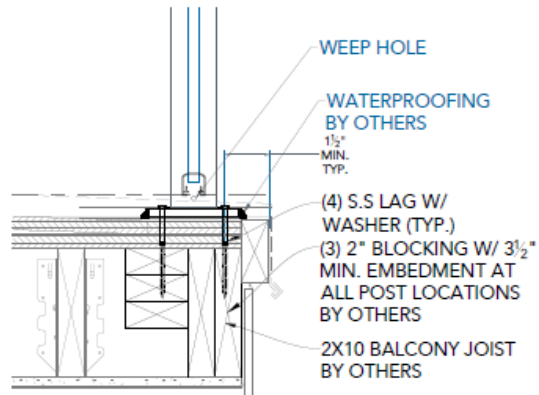

Balcony Rails – Black Metal

SCOPE
ITEM: 1,2,3

A
4 ELEVATION
BALCONY GUARDRAIL

B
4 ELEVATION
BALCONY GUARDRAIL

C
4 DETAILS
BASE PLATE

Photo Example of the Black Metal Rails

D
4 DETAILS
CONCRETE MOUNTING
LOWER LEVELS

E
4 DETAILS
WOOD DECK MOUNTING
UPPER LEVELS