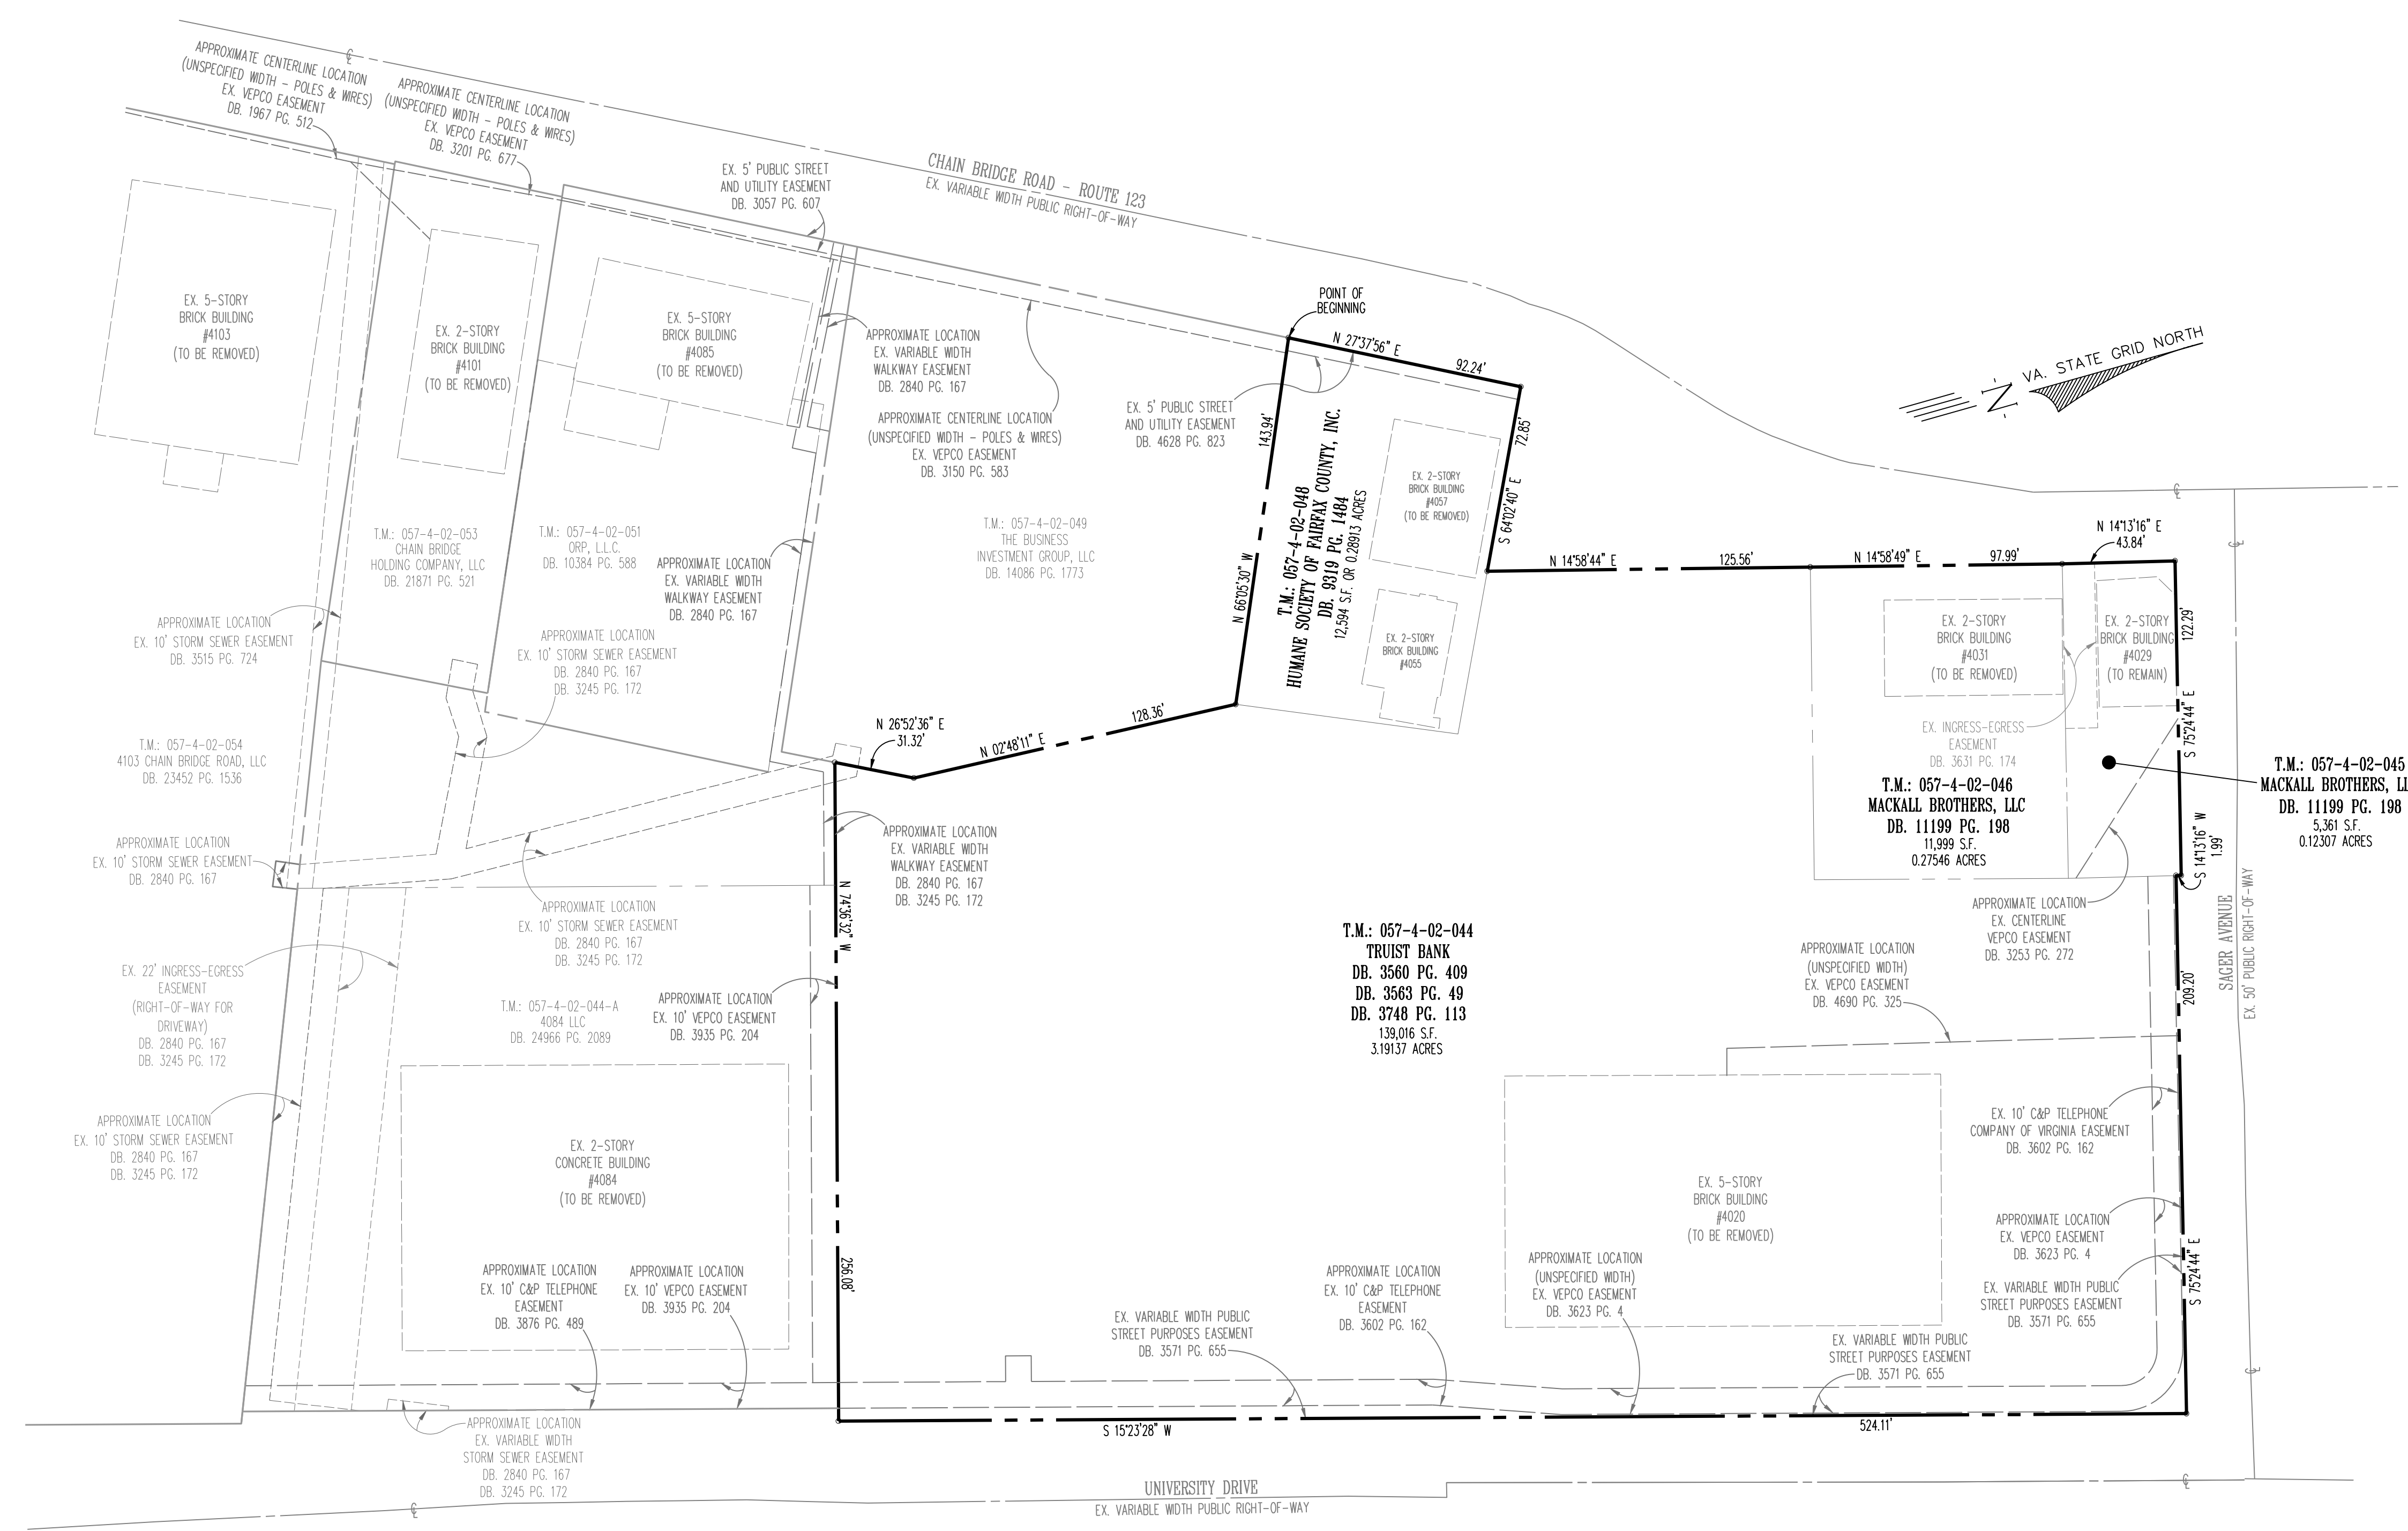

NOTES

- EASEMENTS SHOWN HEREON ARE TAKEN FROM AVAILABLE INFORMATION AND MAY NOT INCLUDE ALL EASEMENTS. THIS PLAT DOES NOT PURPORT TO INCLUDE ALL ENCUMBRANCES OR CIRCUMSTANCES AFFECTING THE PROPERTIES.
- BOUNDARY INFORMATION SHOWN HEREON IS DERIVED FROM EXISTING LAND RECORDS AND FIELD VERIFICATION BY THIS FIRM.
- OFFSITE INFORMATION IS PROVIDED FOR REFERENCE ONLY.

No.	DATE	DESCRIPTION	REV BY	APPROVED	DATE

PLANDATE

Urban, Ltd.
7712 Little River Turnpike
Annandale, Virginia 22003
Ext. 703.642.8251
www.urban-ld.com

CERTIFIED PLAT
CITY CENTRE
CITY OF FAIRFAX, VIRGINIA
C.I. #N/A
DATE: JUN. 15, 2023
SCALE: 1"=40'

SHEET
1
OF
1
FILE No.
ZP-2235-3