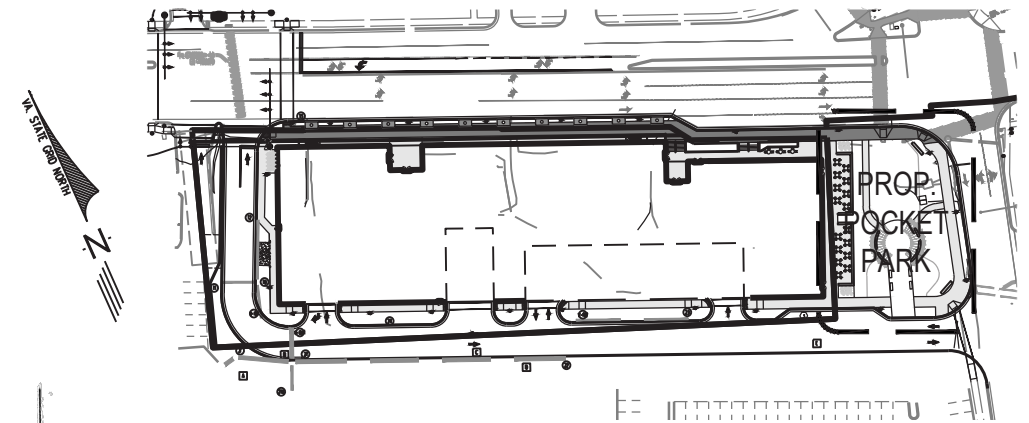

PLANTS FOR
TERRACE/BALCONY
PLANTERS

Karl Foerster
Feather Reed Grass

Dwarf Globe Arborvitae

Japanese Pieris

Sky Pencil Holly

ILLUSTRATIVE PLAN RENDERING

FOR ILLUSTRATIVE PURPOSES ONLY

CONCEPTUAL POCKET PARK PLAN SHOWN FOR REFERENCE ONLY. SUBJECT TO CHANGE BASED ON FAIRFAX COUNTY REVIEW AND APPROVAL.

SECTION A-A'

SECTION B-B'

GRAPHIC SCALE

HARDSCAPE MATERIALS PALETTE

PLANTING PALETTE

2 SOUTH ELEVATION

1 WEST ELEVATION

2 SECTION B-B