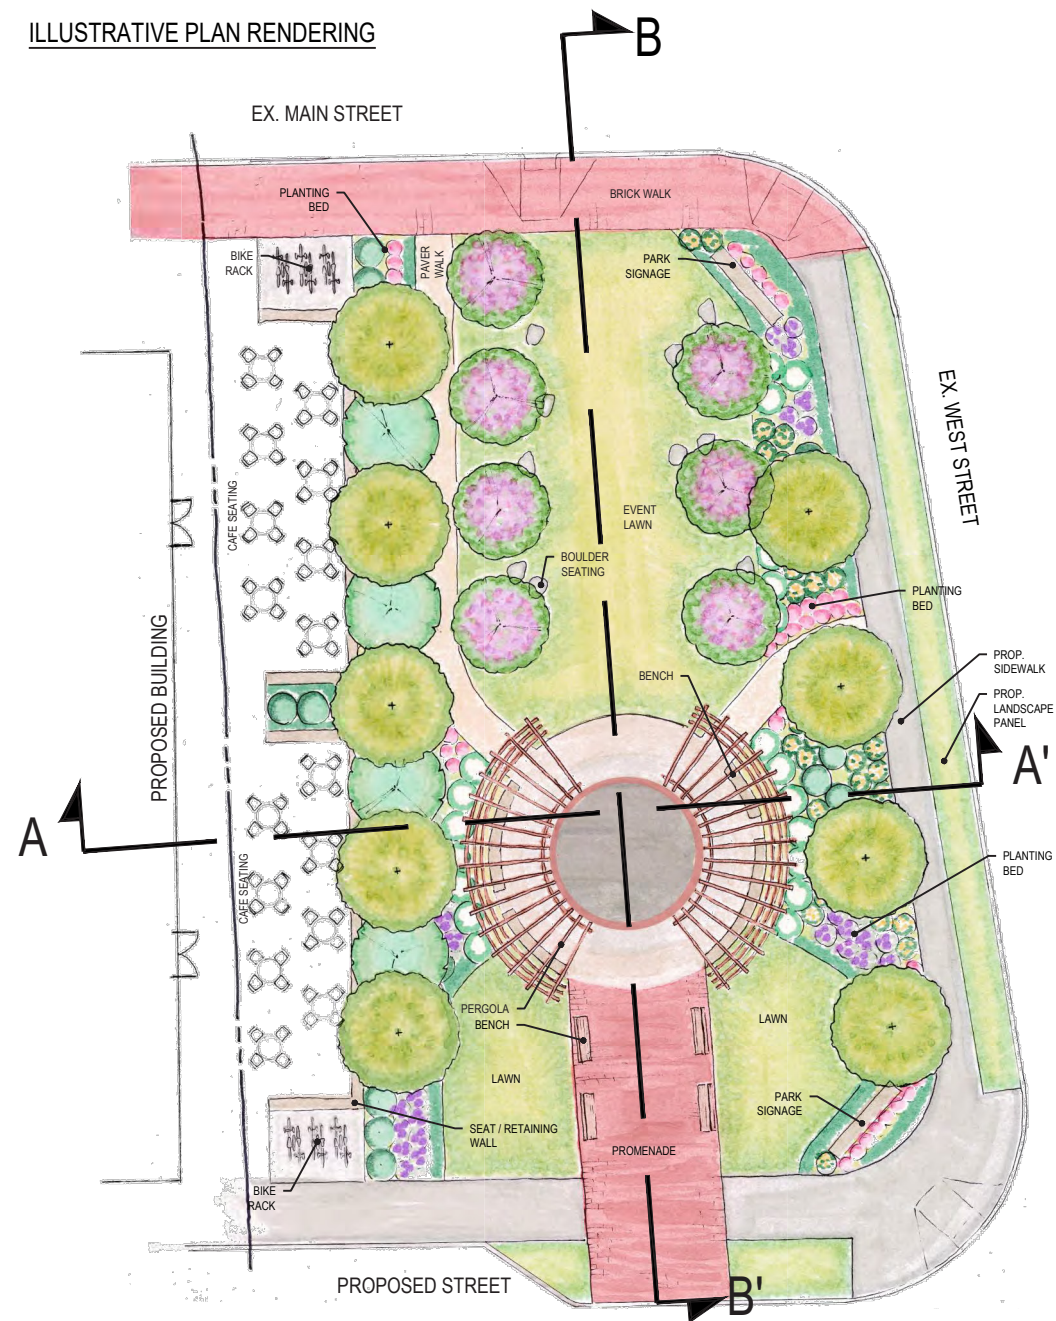

Bench

Bike Rack

Light Pole Fixture

Tree Grate

Bullet Light

Balcony Containers

Rooftop Pavers: Hanover Prest

Green Roof Tray System

PLANTS FOR
TERRACE/BALCONY
PLANTERS

Karl Foerster
Feather Reed Grass

Dwarf Globe Arborvitae

Japanese Pieris

Sky Pencil Holly

ILLUSTRATIVE PLAN RENDERING

FOR ILLUSTRATIVE PURPOSES ONLY

CONCEPTUAL POCKET PARK PLAN SHOWN FOR REFERENCE ONLY. SUBJECT TO CHANGE BASED ON FAIRFAX COUNTY REVIEW AND APPROVAL.

SECTION A-A'

SECTION B-B'

GRAPHIC SCALE

HARDSCAPE MATERIALS PALETTE

PLANTING PALETTE

2 SOUTH ELEVATION

1 WEST ELEVATION

2 SECTION B-B

1 SECTION A-A