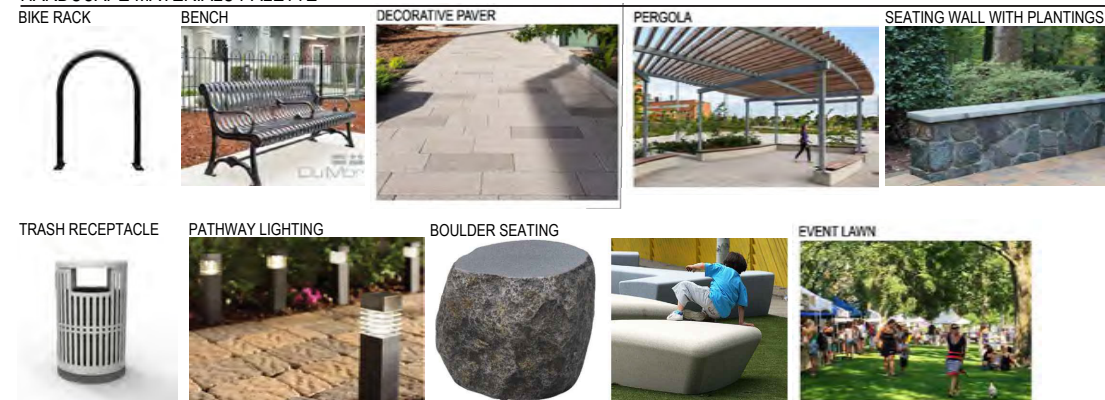

Bench

Bike Rack

Light Pole Fixture

Tree Grate

Bullet Light

Balcony Containers

Rooftop Pavers: Hanover Prest

Green Roof Tray System

PLANTS FOR
TERRACE/BALCONY
PLANTERS

Karl Foerster
Feather Reed Grass

Dwarf Globe Arborvitae

Japanese Pieris

Sky Pencil Holly

ILLUSTRATIVE PLAN RENDERING

FOR ILLUSTRATIVE PURPOSES ONLY

CONCEPTUAL POCKET PARK PLAN SHOWN FOR REFERENCE ONLY. SUBJECT TO CHANGE BASED ON FAIRFAX COUNTY REVIEW AND APPROVAL.

SECTION A-A'

SECTION B-B'

GRAPHIC SCALE

HARDSCAPE MATERIALS PALETTE

PLANTING PALETTE

2 SOUTH ELEVATION

1 WEST ELEVATION

2 SECTION B-B