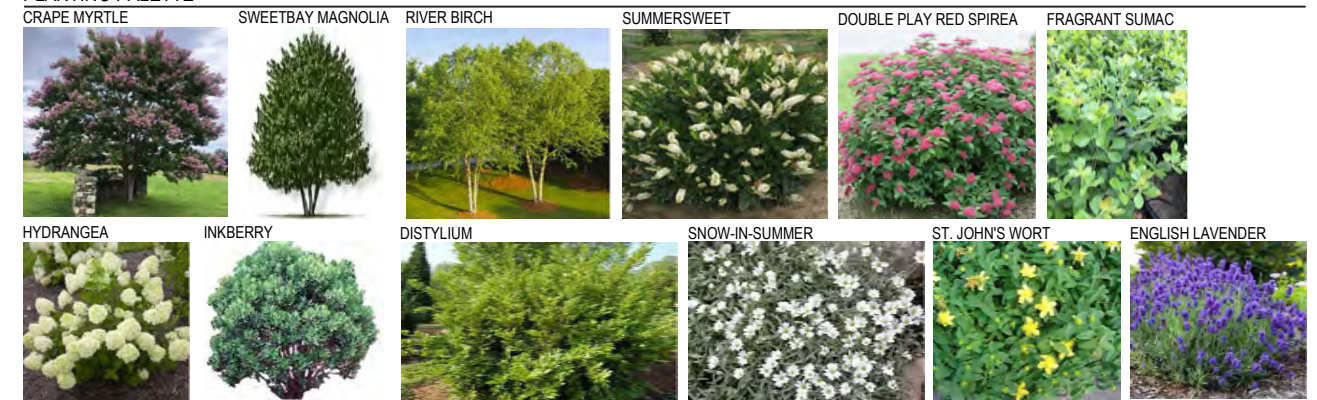

PLANTS FOR
TERRACE/BALCONY
PLANTERS

Karl Foerster
Feather Reed Grass

Dwarf Globe Arborvitae

Japanese Pieris

Sky Pencil Holly

ILLUSTRATIVE PLAN RENDERING

FOR ILLUSTRATIVE PURPOSES ONLY

CONCEPTUAL POCKET PARK PLAN SHOWN FOR REFERENCE ONLY. SUBJECT TO CHANGE BASED ON FAIRFAX COUNTY REVIEW AND APPROVAL.

SECTION A-A'

SECTION B-B'

GRAPHIC SCALE

HARDSCAPE MATERIALS PALETTE

PLANTING PALETTE

2 SOUTH ELEVATION

1 WEST ELEVATION

2 SECTION B-B