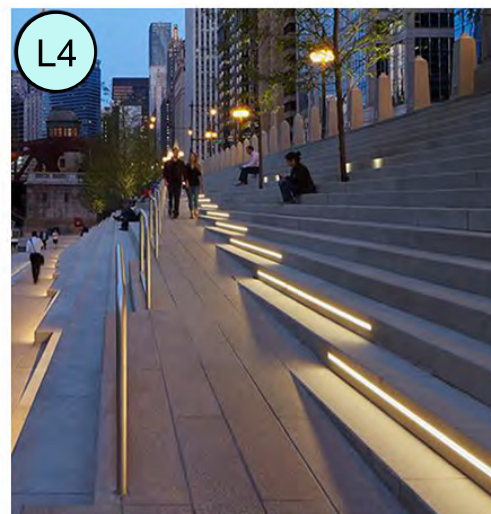

PEDESTRIAN PAVING

Brick Pavers: Pine Hall Pathway F/R

Porcelain Pavers: Architessa Frontier 20 Stone Look Mix (Sky, Absolute, Cosmos)

STAIRS

Handrail

Step Lights

ADDITIONAL FEATURES

Trash Receptacle