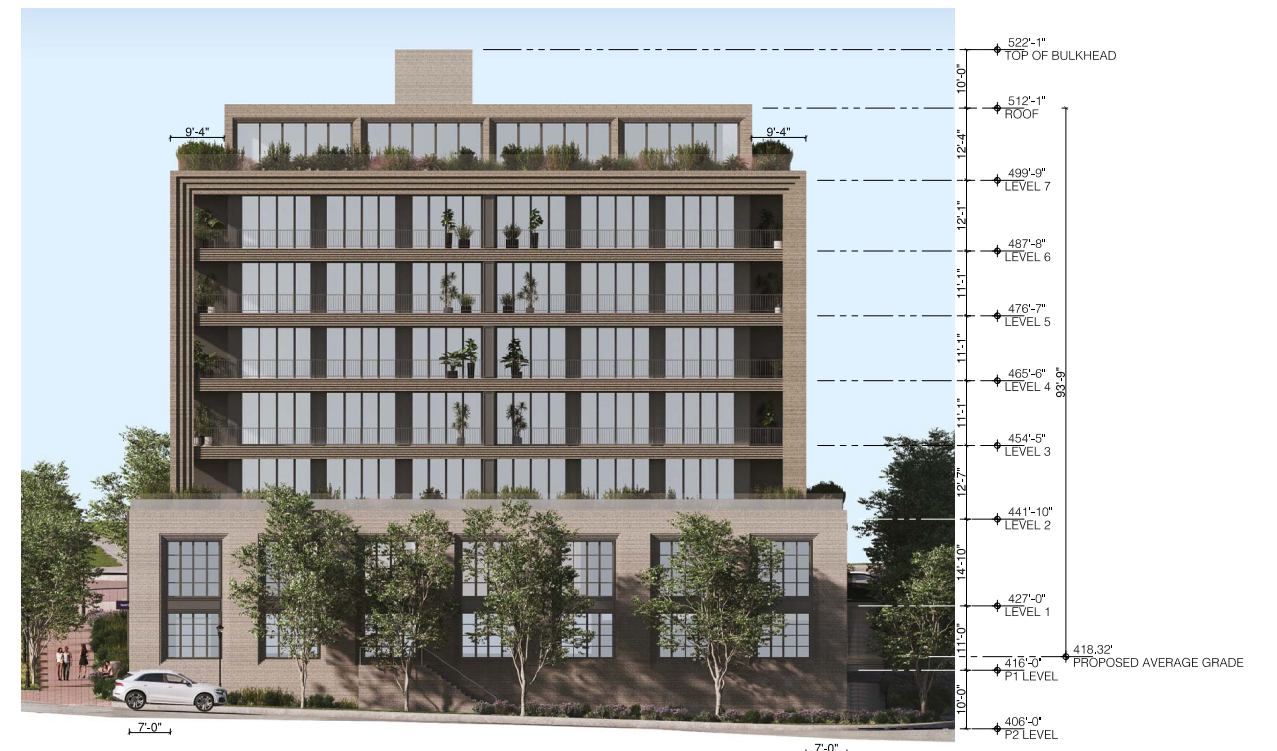

Bench

Bike Rack

Light Pole Fixture

Tree Grate

Bullet Light

Balcony Containers

Rooftop Pavers: Hanover Prest

Green Roof Tray System

SECTION A-A'

SECTION B-B'

GRAPHIC SCALE

HARDSCAPE MATERIALS PALETTE

PLANTING PALETTE

2 SOUTH ELEVATION

1 WEST ELEVATION

2 SECTION B-B