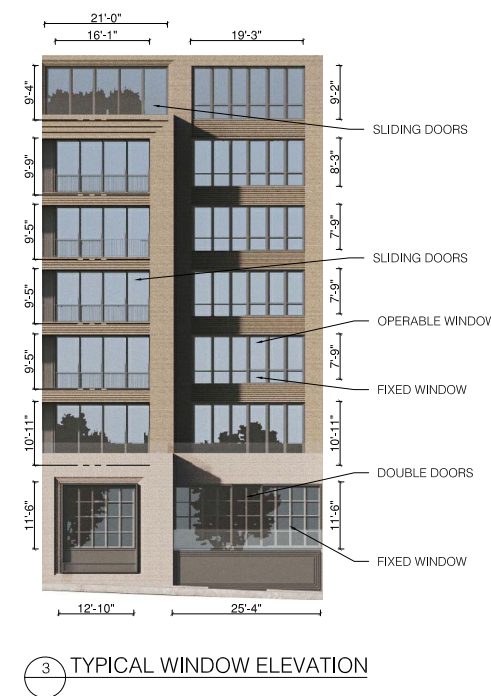

Bench

Bike Rack

Light Pole Fixture

Tree Grate

Bullet Light

Balcony Containers

Rooftop Pavers: Hanover Prest

Green Roof Tray System

SECTION A-A'

SECTION B-B'

GRAPHIC SCALE

HARDSCAPE MATERIALS PALETTE

PLANTING PALETTE

2 SOUTH ELEVATION

1 WEST ELEVATION

2 SECTION B-B