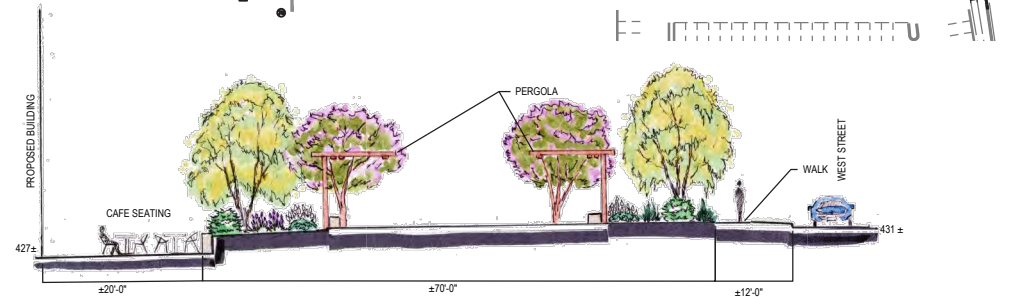

PLANTS FOR
TERRACE/BALCONY
PLANTERS

Karl Foerster
Feather Reed Grass

Dwarf Globe Arborvitae

Japanese Pieris

Sky Pencil Holly

ILLUSTRATIVE PLAN RENDERING

FOR ILLUSTRATIVE PURPOSES ONLY

CONCEPTUAL POCKET PARK PLAN SHOWN FOR REFERENCE ONLY. SUBJECT TO CHANGE BASED ON FAIRFAX COUNTY REVIEW AND APPROVAL.

SECTION A-A'

SECTION B-B'

GRAPHIC SCALE

HARDSCAPE MATERIALS PALETTE

PLANTING PALETTE

2 SOUTH ELEVATION

1 WEST ELEVATION

2 SECTION B-B