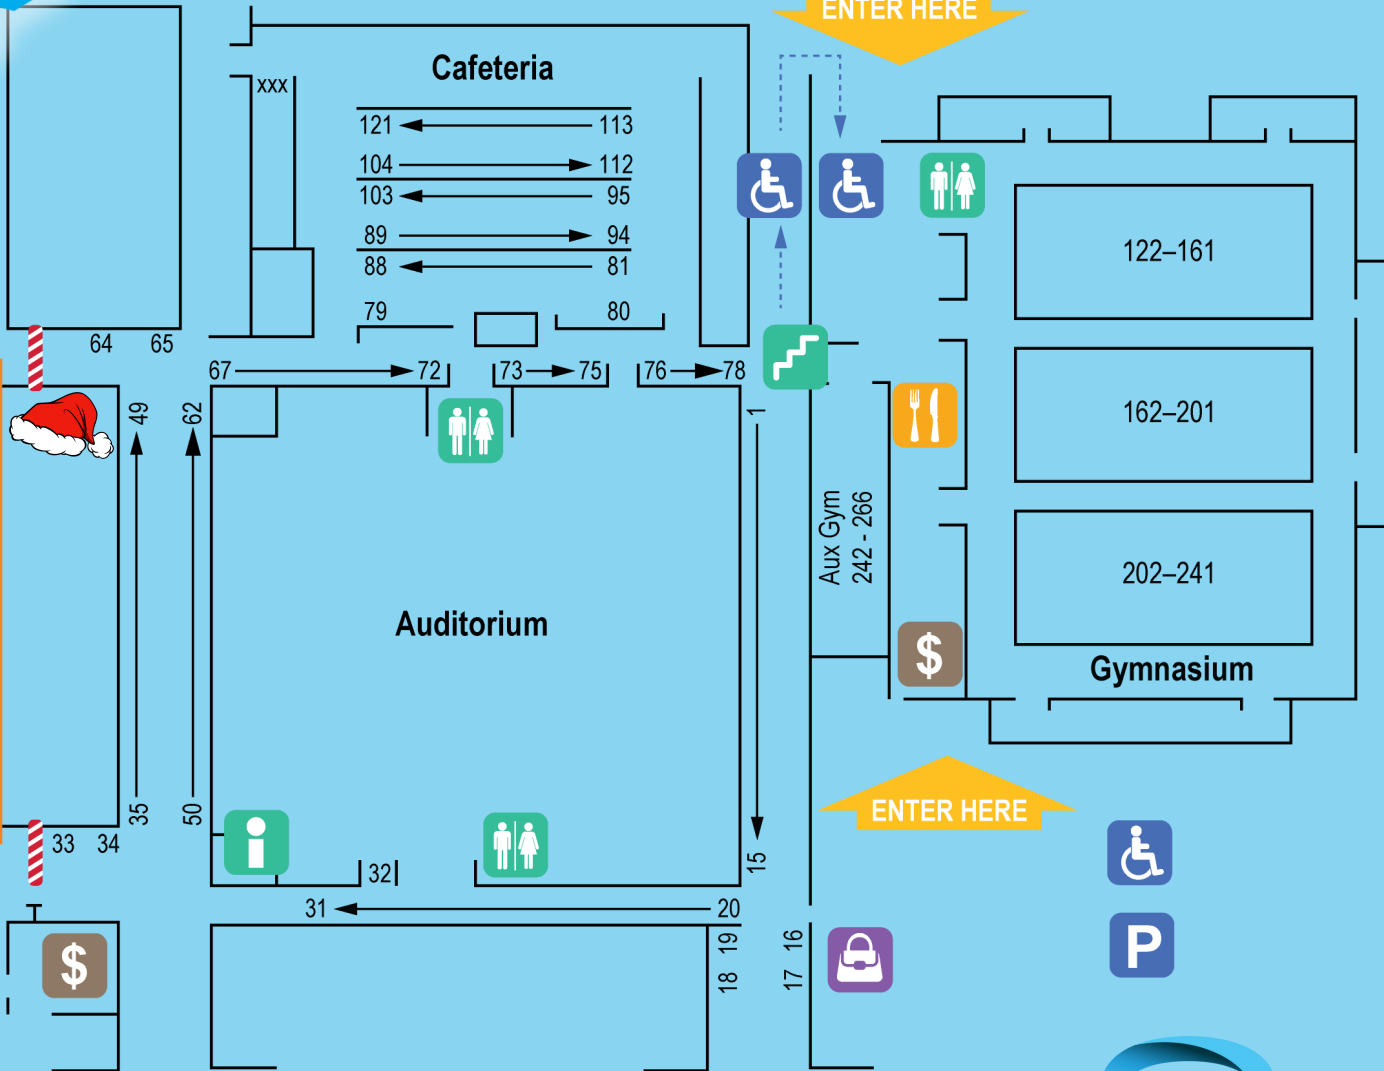

# Fairfax High School

37th Annual  
**Holiday  
Craft Show**

Vendor Parking (Rear of School - Vendors Only)

ENTER HERE

-  Information & Show Staff
-  Food
-  Rest Room
-  Shuttle Bus Drop Off/Pick Up
-  Coat Check
-  Accessible Access Ramp
-  ATM
-  Parking

**Photos with  
Santa!**

11am - 2pm  
Room C102

ENTER HERE

Front Entrance

ENTER HERE

**FAIRFAX CITY**

Parks and Recreation