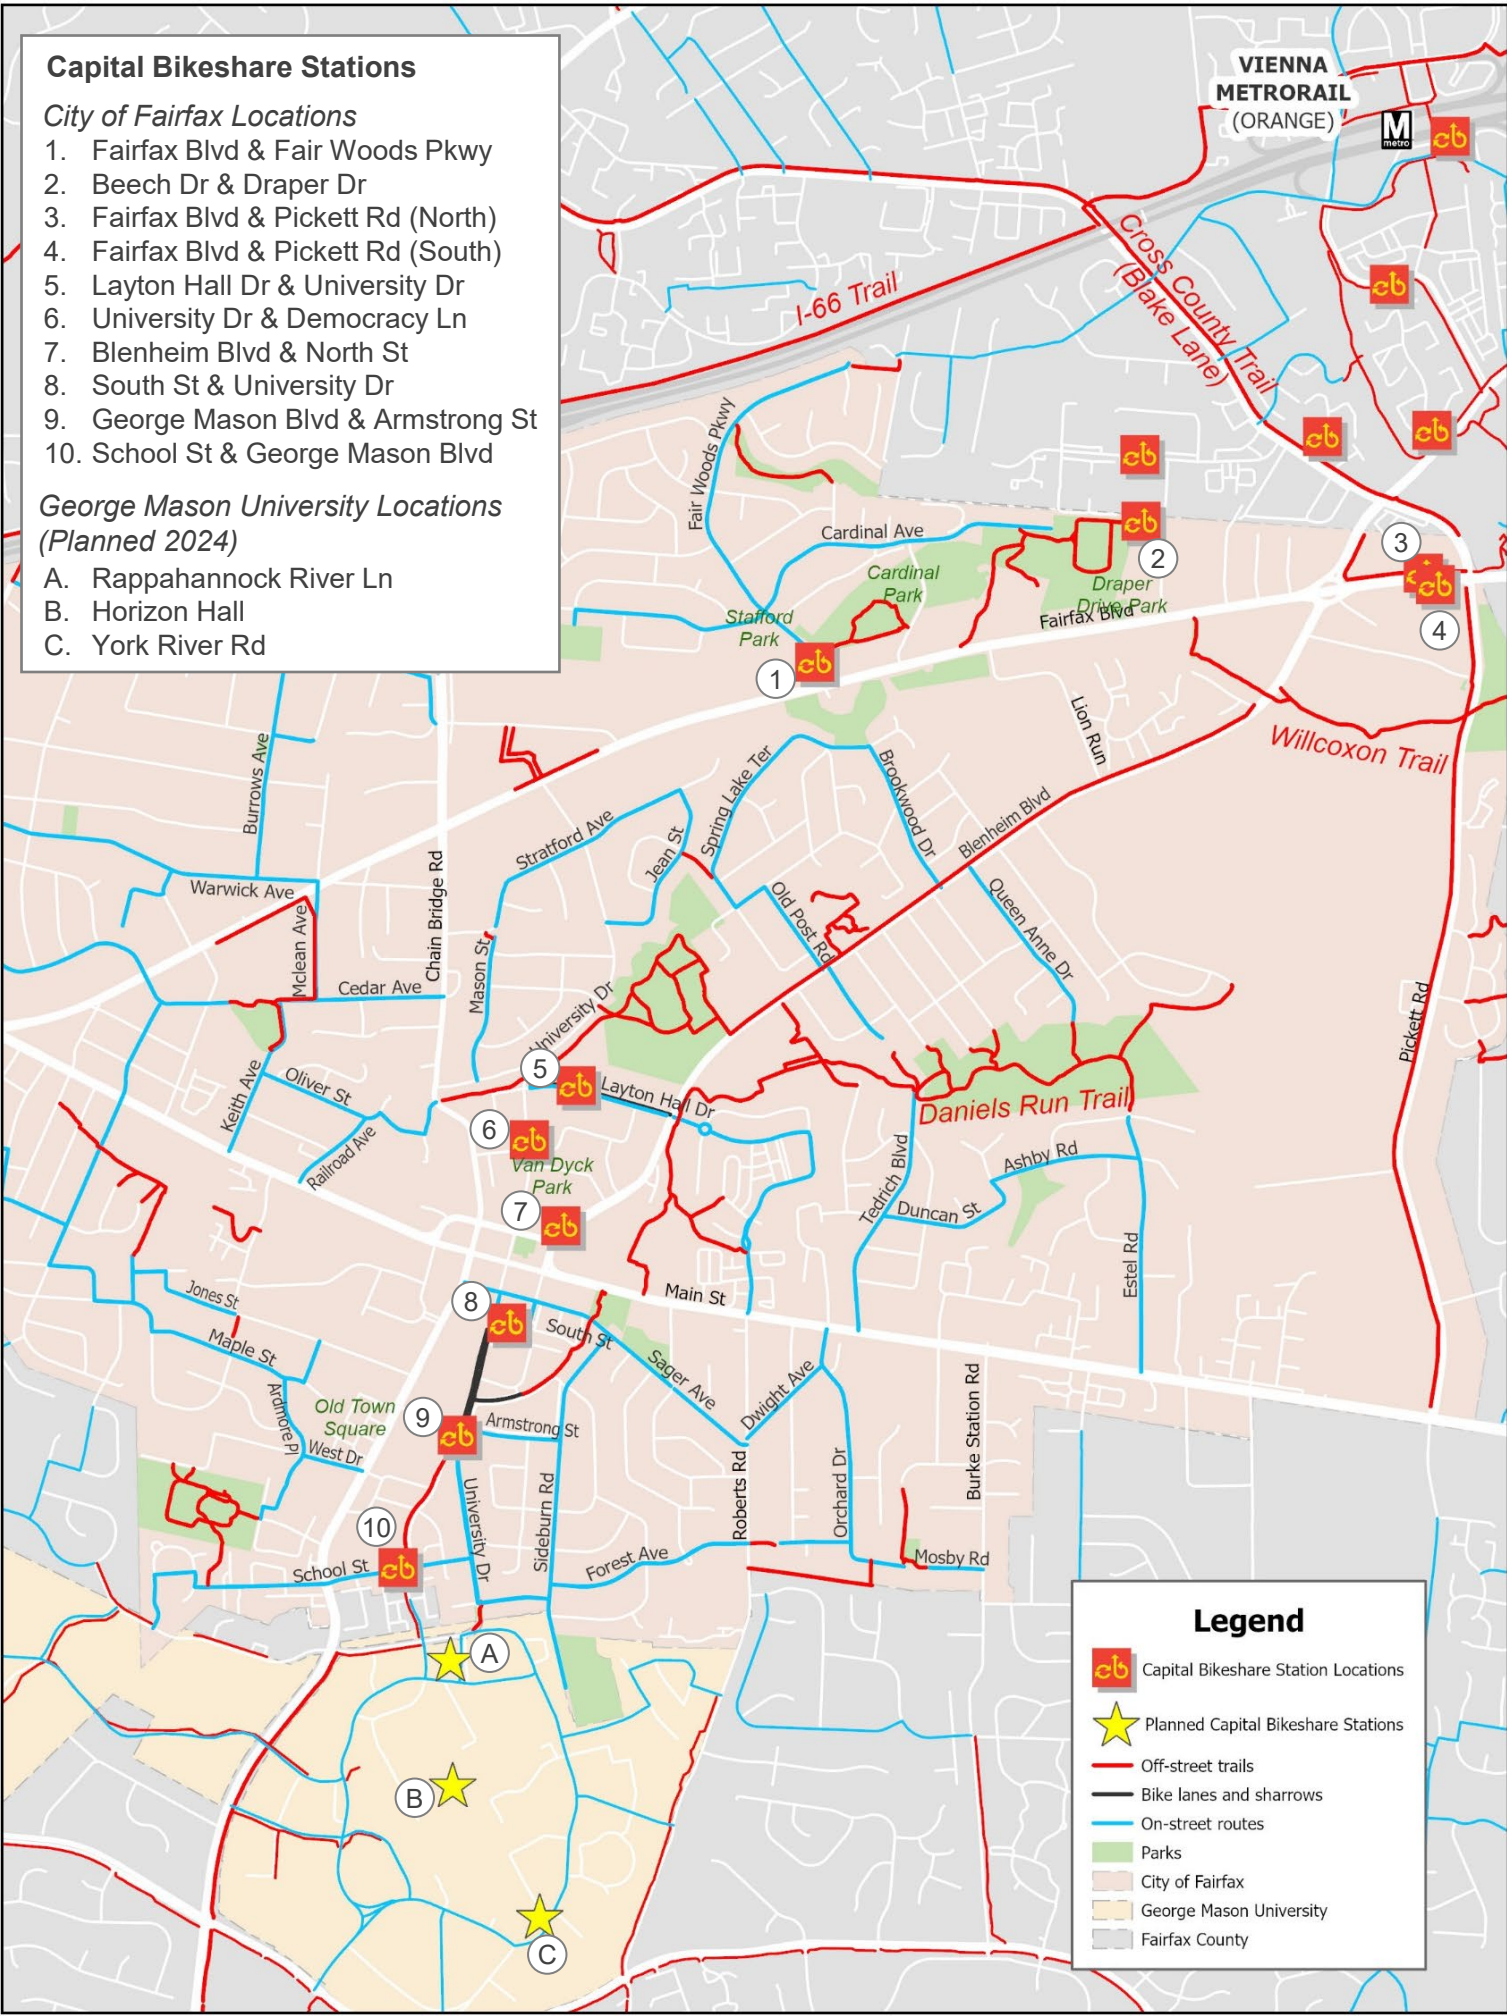

Capital Bikeshare Stations

City of Fairfax Locations

1. Fairfax Blvd & Fair Woods Pkwy
2. Beech Dr & Draper Dr
3. Fairfax Blvd & Pickett Rd (North)
4. Fairfax Blvd & Pickett Rd (South)
5. Layton Hall Dr & University Dr
6. University Dr & Democracy Ln
7. Blenheim Blvd & North St
8. South St & University Dr
9. George Mason Blvd & Armstrong St
10. School St & George Mason Blvd

George Mason University Locations (Planned 2024)

- A. Rappahannock River Ln
- B. Horizon Hall
- C. York River Rd

Legend

- Capital Bikeshare Station Locations
- Planned Capital Bikeshare Stations
- Off-street trails
- Bike lanes and sharrows
- On-street routes
- Parks
- City of Fairfax
- George Mason University
- Fairfax County

VIENNA
METRORAIL
(ORANGE)

3

4

1

2

5

6

7

8

9

10

A

B

C

Legend

- Capital Bikeshare Station Locations
- Planned Capital Bikeshare Stations
- Off-street trails
- Bike lanes and sharrows
- On-street routes
- Parks
- City of Fairfax
- George Mason University
- Fairfax County