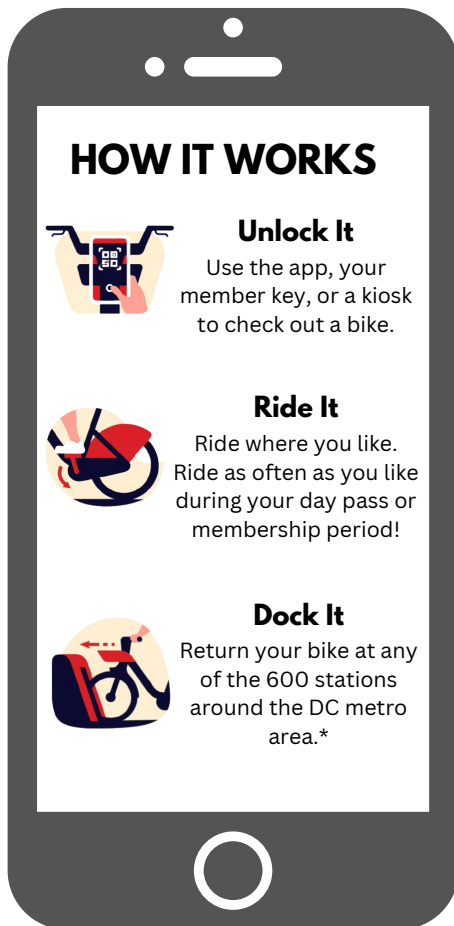

CAPITAL BIKESHARE IS NOW IN THE CITY!

HOW IT WORKS

Unlock It

Use the app, your member key, or a kiosk to check out a bike.

Ride It

Ride where you like. Ride as often as you like during your day pass or membership period!

Dock It

Return your bike at any of the 600 stations around the DC metro area.*

Download the App

bit.ly/CapitalBikeshareApp

Find Your Station

bit.ly/FindYourCaBiStation

\$1

to Unlock

- >> \$0.05/min for a classic bike ride
- >> \$0.15/min for an ebike ride
- >> Great for quick trips from A to B!

\$8

24-Hour Pass

- >> Unlimited 45 min classic rides
- >> Free unlocks and discounts on ebikes
- >> Great for exploring local attractions

\$95

Annual Membership

- >> 365 days of bike access
- >> Unlimited 45 min classic rides
- >> Free unlocks and discounts on ebikes

\$25

University Membership

- >> Same benefits as Annual Membership
- >> 3 Stations on GMU-Fairfax campus
- >> Details at capitalbikeshare.com/students