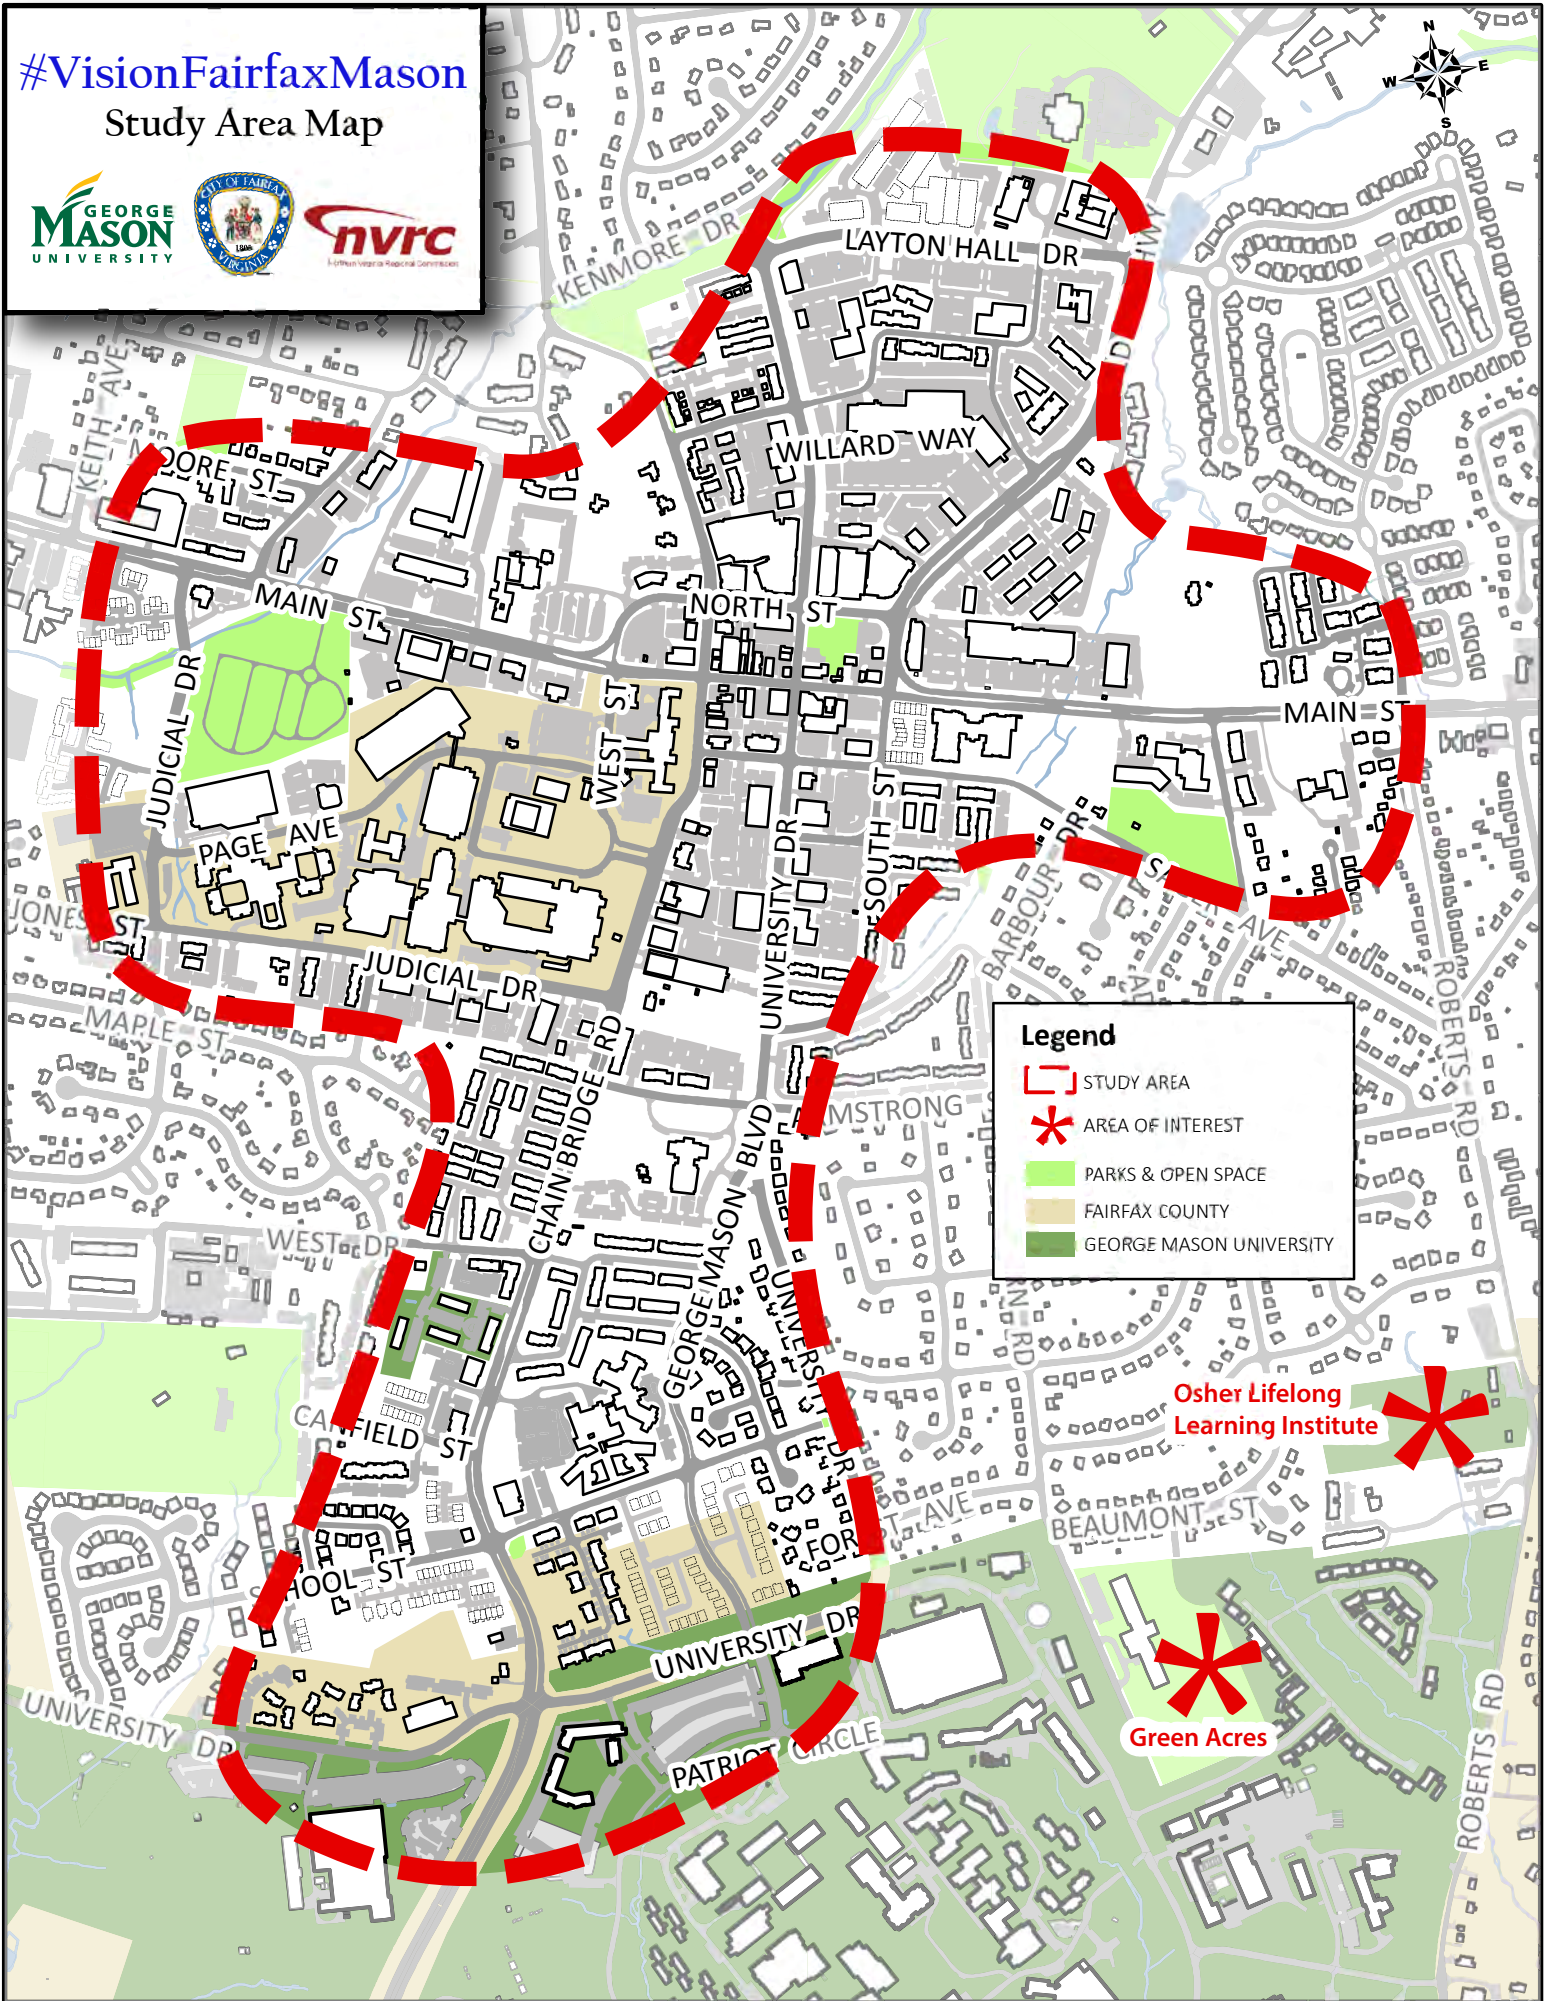

#VisionFairfaxMason

Study Area Map

Osher Lifelong Learning Institute

Green Acres