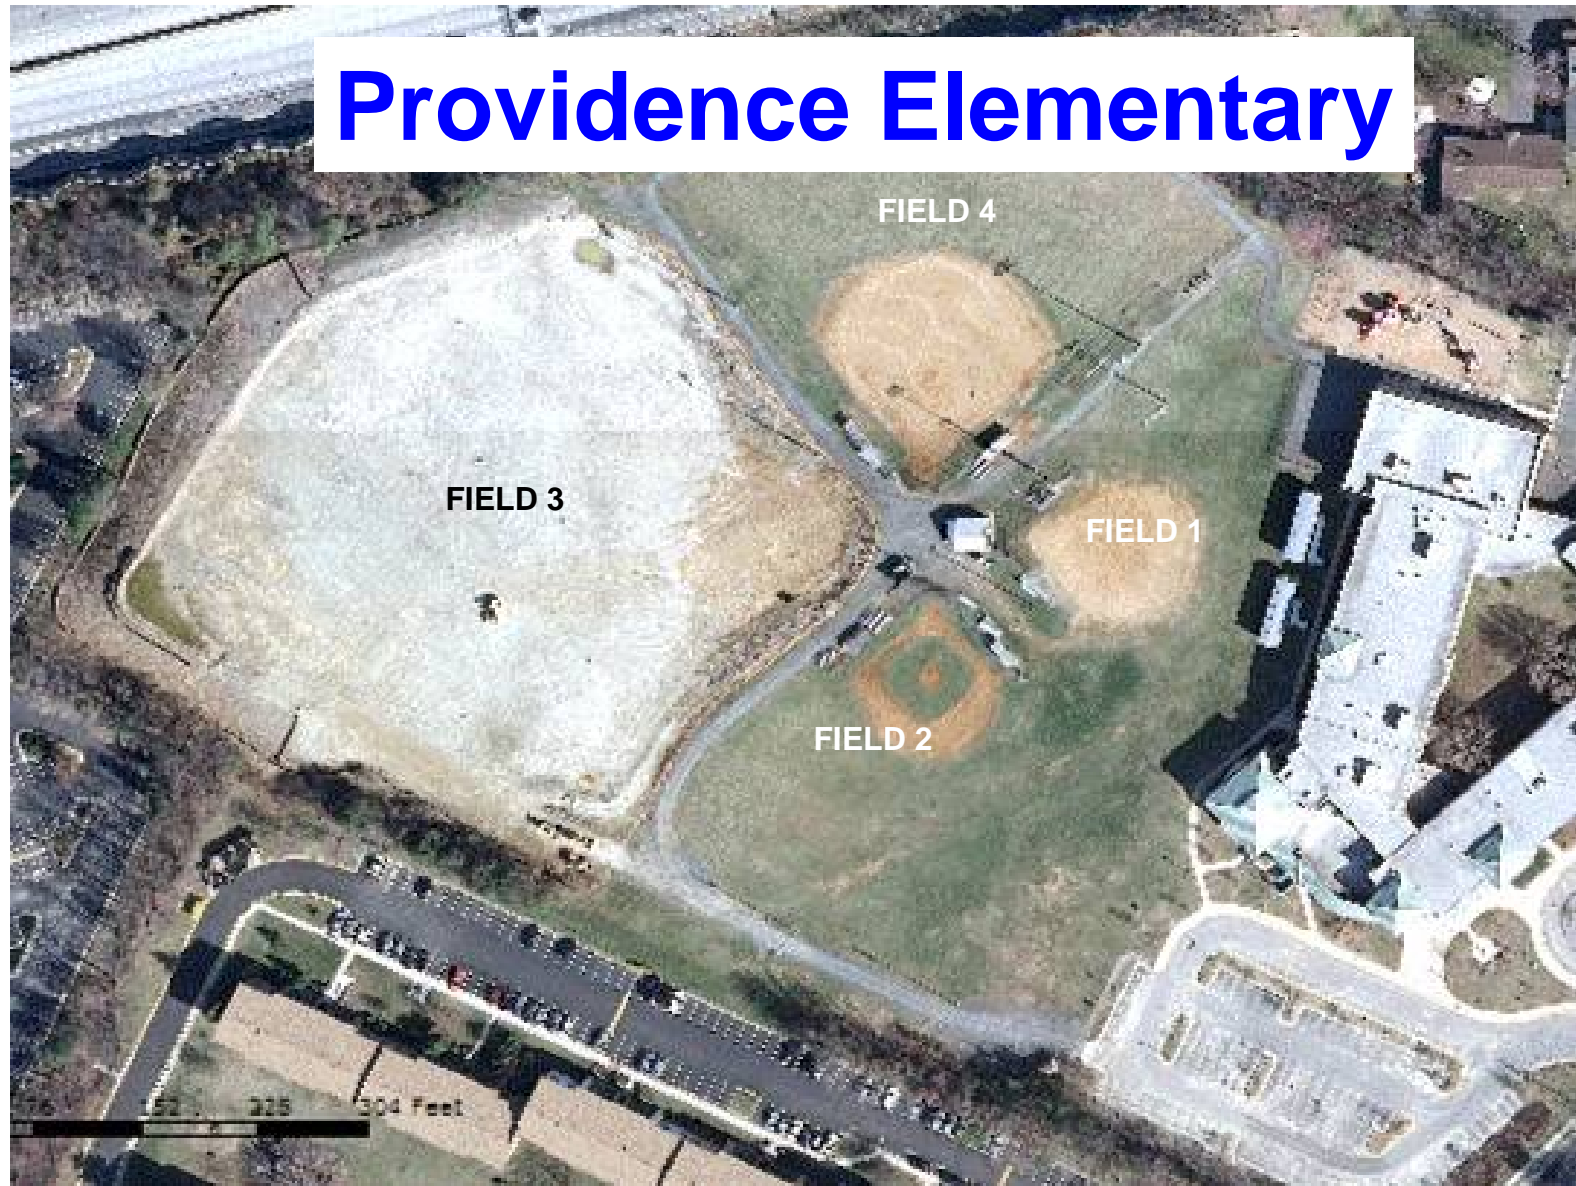

Providence Elementary