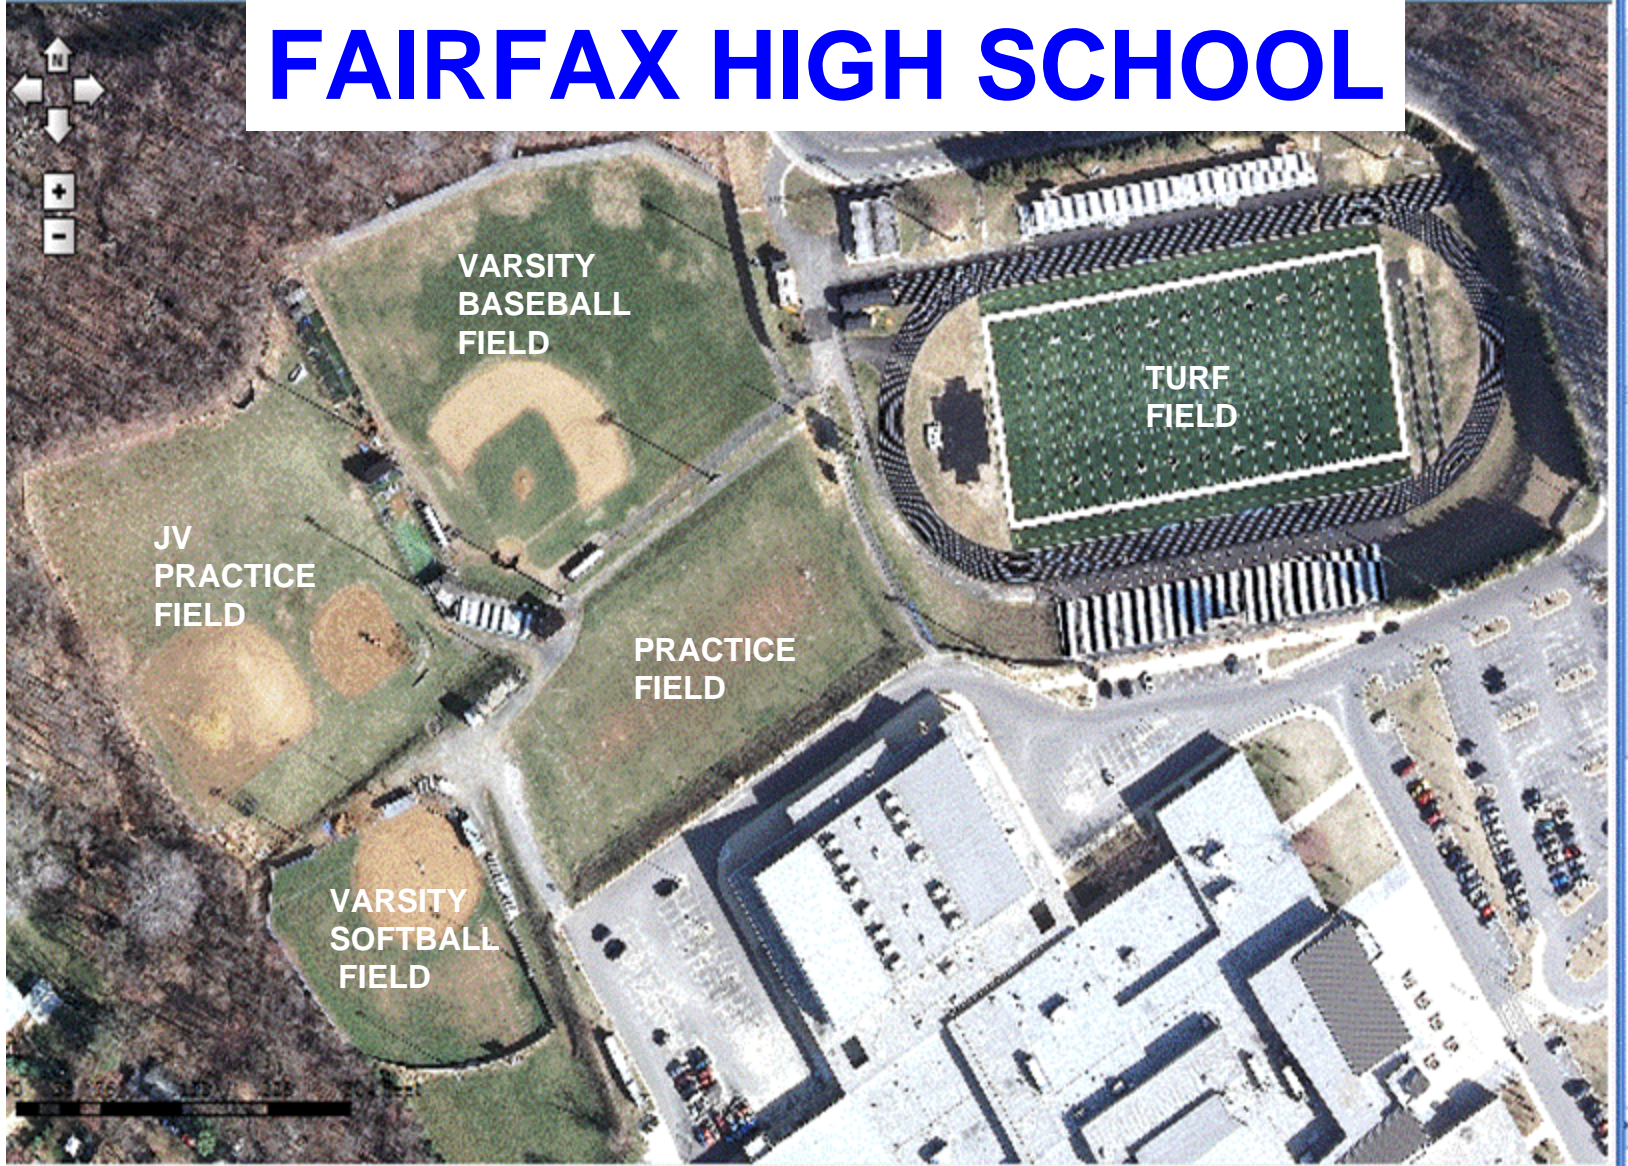

FAIRFAX HIGH SCHOOL

VARSITY
BASEBALL
FIELD

JV
PRACTICE
FIELD

PRACTICE
FIELD

VARSITY
SOFTBALL
FIELD

TURF
FIELD