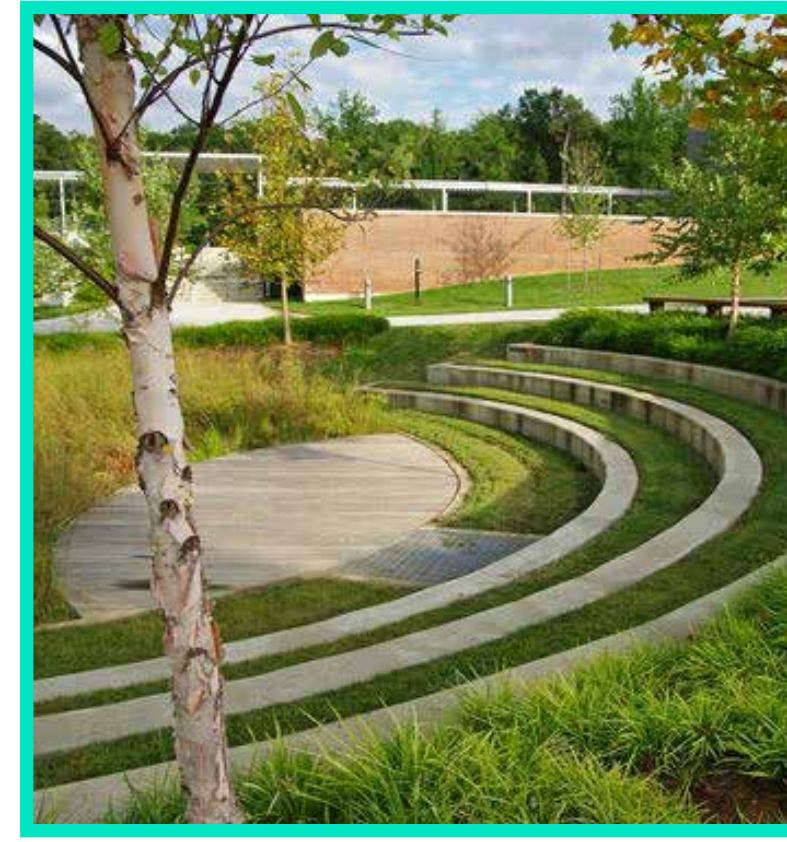

PLAYGROUND

SKATE PLAZA

STRUCTURES

PLAZA/ GATHERING

STORMWATER MGMT

SOURCE OF IMAGES: PINTEREST (UNLESS CREDITED)