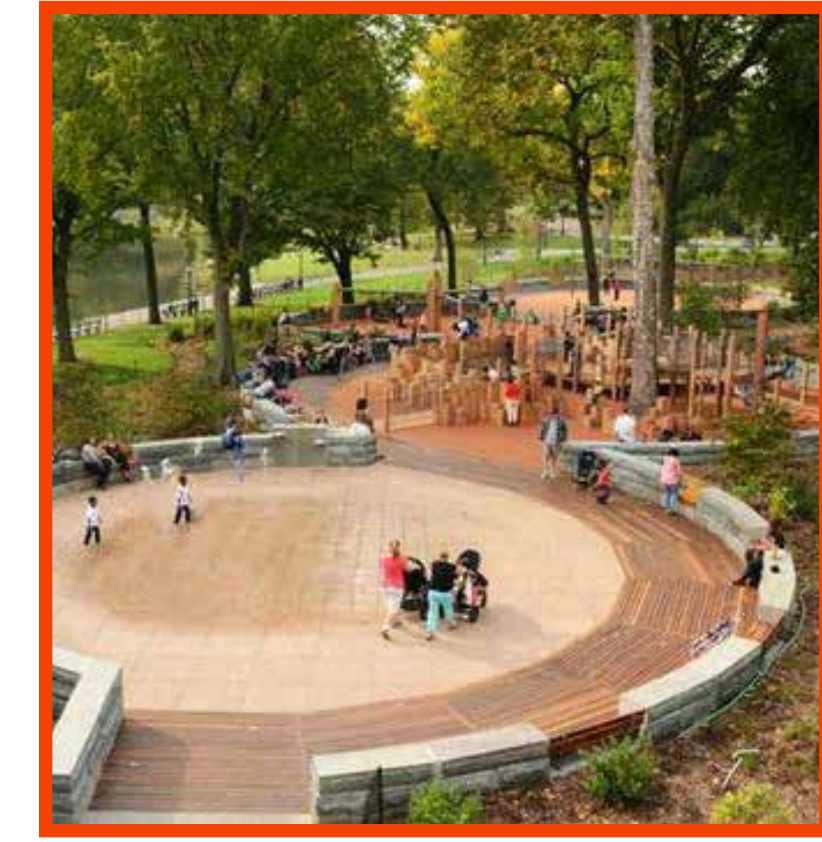

PLAYGROUND

SKATE PLAZA

STRUCTURES

PLAZA/ GATHERING

STORMWATER MGMT

SOURCE OF IMAGES: PINTEREST (UNLESS CREDITED)