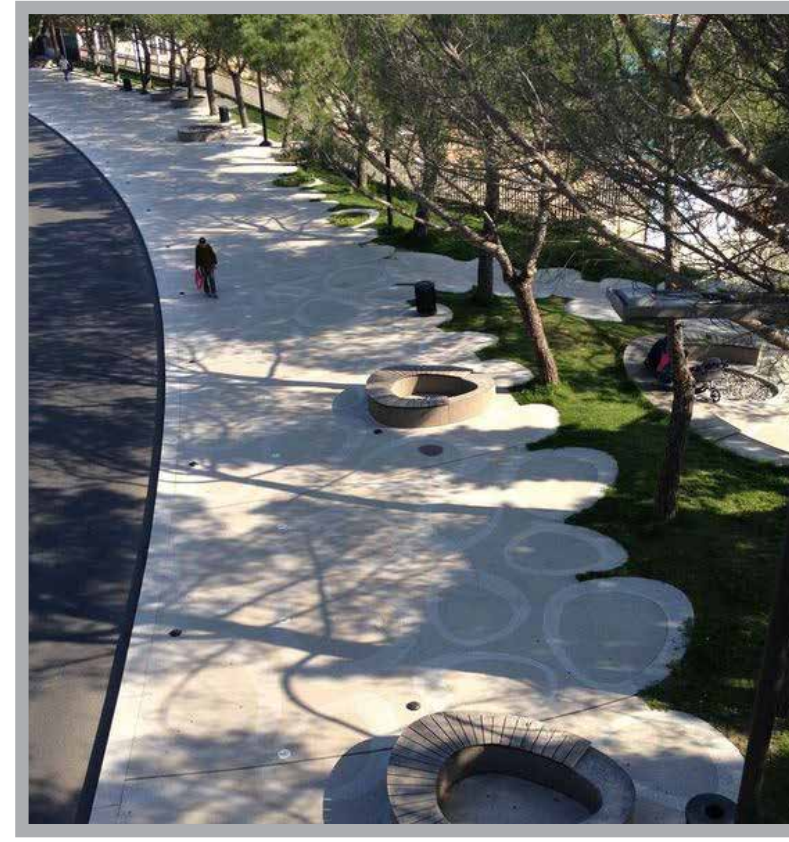

PLAYGROUND

SKATE PLAZA

STRUCTURES

PLAZA/ GATHERING

STORMWATER MGMT

SOURCE OF IMAGES: PINTEREST (UNLESS CREDITED)