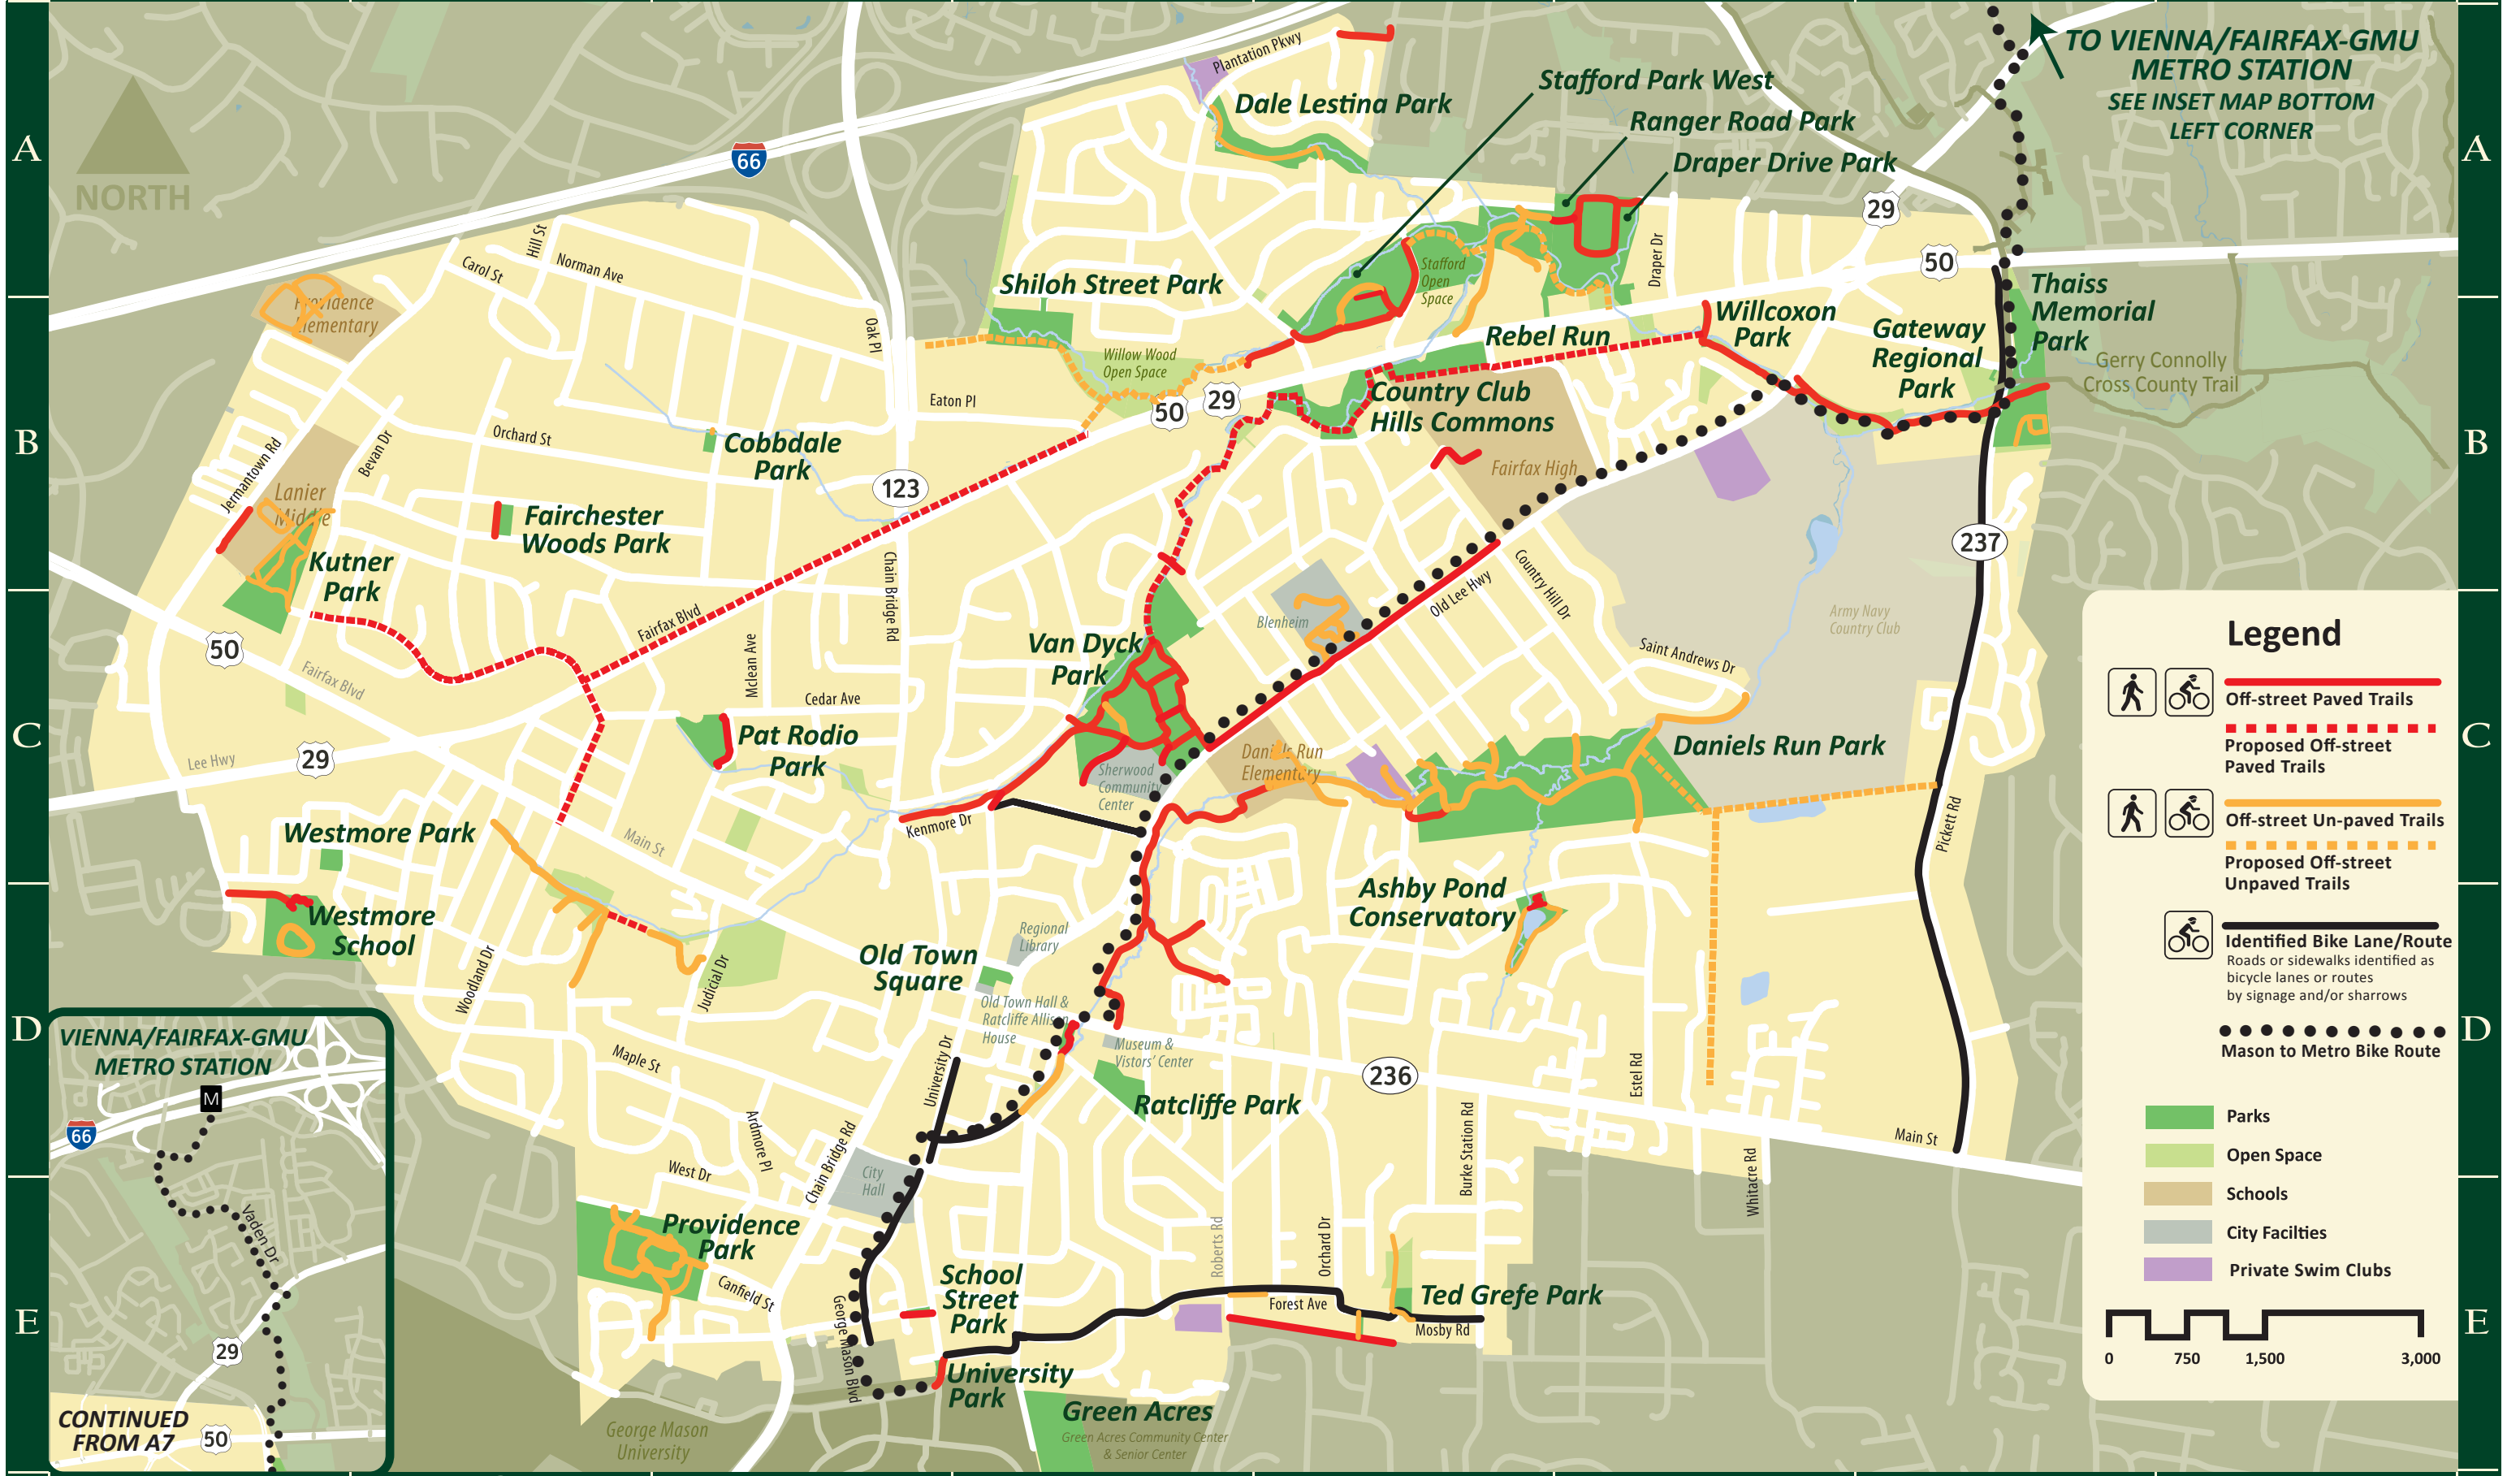

2 3 4 5 6 7 8

TO VIENNA/FAIRFAX-GMU METRO STATION
SEE INSET MAP BOTTOM LEFT CORNER

Legend

- Off-street Paved Trails
- Proposed Off-street Paved Trails
- Off-street Un-paved Trails
- Proposed Off-street Unpaved Trails
- Identified Bike Lane/Route
Roads or sidewalks identified as bicycle lanes or routes by signage and/or sharrows
- Mason to Metro Bike Route

- Parks
- Open Space
- Schools
- City Facilities
- Private Swim Clubs

VIENNA/FAIRFAX-GMU METRO STATION

CONTINUED FROM A7

A
B
C
D
E

A
B
C
D
E

1 2 3 4 5 6 7 8